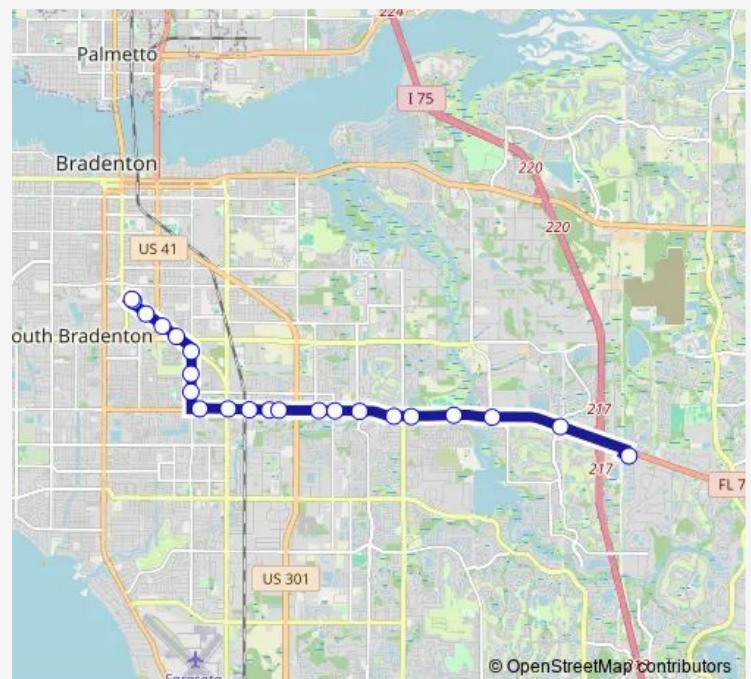

53rd AVE E/24th ST E

53rd AVE E/30th ST E (Opp. Walmart)

53rd AVE E/33rd ST E

53rd AVE E/37th ST E Eb

53rd AVE E/45th ST E

53rd AVE E/Lockwood Ridge Rd

53rd AVE E/Natalie Way

SR 70/Caruso Rd

53rd AVE E/Tara Blvd

### Route schedule

Desoto Station Parking FOR 12 & 203 — Ranch Lake Blvd/87th ST E

Monday	06:05-19:15
Tuesday	06:05-19:15
Wednesday	06:05-19:15
Thursday	06:05-19:15
Friday	06:05-19:15
Saturday	06:05-19:15
Sunday	—

### Route info

Direction: Desoto Station Parking FOR 12 & 203

Stops: 22

Trip Duration: 0 hour 26 min

Ranch Lake Blvd/87th ST E