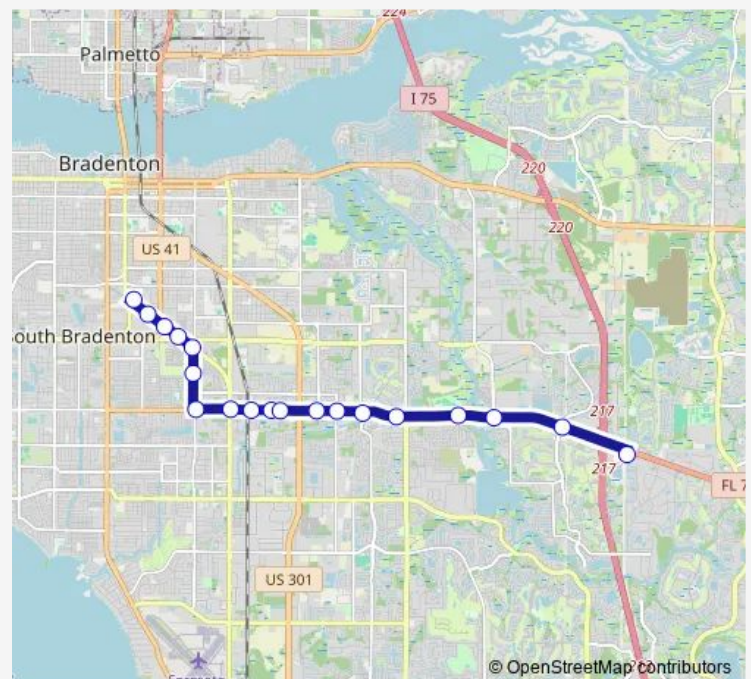

Bus 12 SR 70 East

[Go to website](#)

Direction

30th St E/53rd Ave E (Walmart) — Desoto Station

14 stops

[Open route schedule](#)

30th St E/53rd Ave E (Walmart)

53rd Ave E/22nd St Ct E

301 Blvd E/44th Ave E

301 Blvd E/1st St (Desoto Junction)

301 Blvd W/3rd St W (Desoto Mall)

Desoto Station

Route schedule

30th St E/53rd Ave E (Walmart) — Desoto Station

Monday 05:50

Tuesday 05:50

Wednesday 05:50

Thursday 05:50

Friday 05:50

Saturday 05:50

Sunday —

Route info

Direction: 30th St E/53rd Ave E (Walmart)

Stops: 14

Trip Duration: 0 hour 10 min

12 — SR 70 East

Direction

Ranch Lake Blvd/87th St E — Desoto Station

25 stops

[Open route schedule](#)

Ranch Lake Blvd/87th St E

53rd Ave E/87th St E