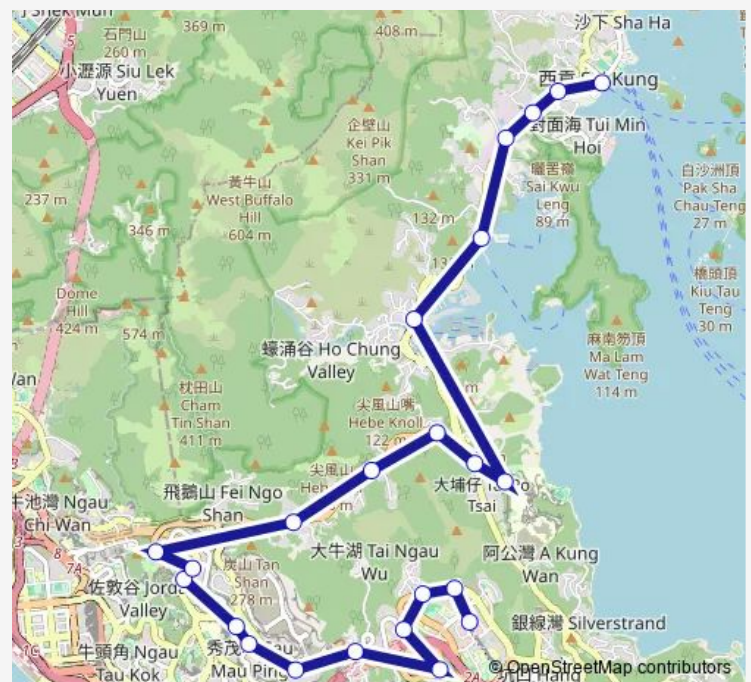

Route schedule

FUK MAN Road Public Light BUS Terminus, Outside King WAH Building — PO LAM Public Transport Interchange

Monday 06:20-07:30

Tuesday 06:20-07:30

Wednesday 06:20-07:30

Thursday 06:20-07:30

Friday 06:20-07:30

Saturday 06:20-07:30

Sunday 06:20-07:30

Route info

Direction: FUK MAN Road Public Light BUS Terminus, Outside King WAH Building

Stops: 25

Trip Duration: 0 hour 32 min

12 — SAI Kung - PO Lam

SAU MAU Ping Road, Outside Ning PO No.2 College

SAU Ching House|Sau MAU Ping Road, Opposite SAU Ching House

PO LAM Road, Opposite PO TAT Estate

PO LAM Road Near MA YAU Tong|Po LAM Road, Near Valais|Po LAM Road, Opposite MA YAU Tong Rural Committee|Ma YAU Tong