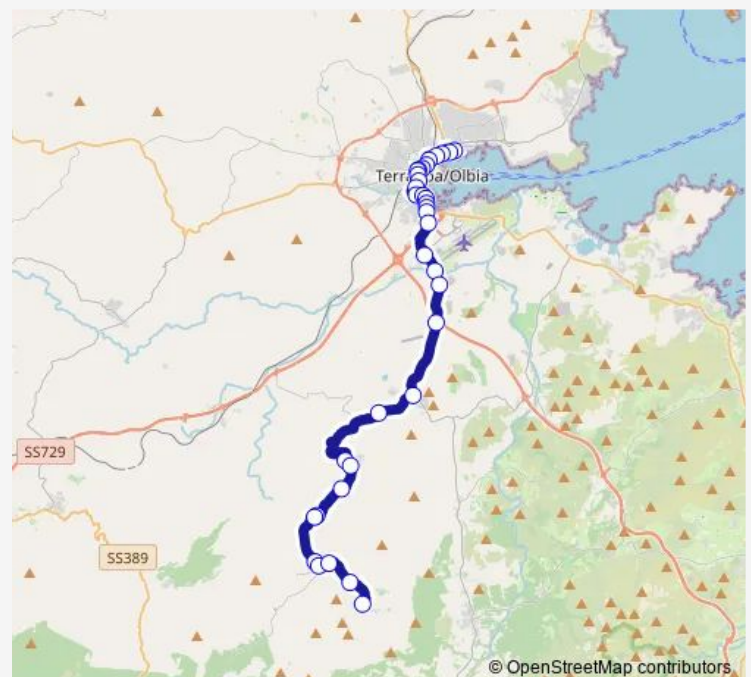

Thursday 08:45-17:50

Friday 08:45-17:50

Saturday 08:45-17:50

Sunday —

Route info

Direction: Deposito Aspo

Stops: 35

Trip Duration: 0 hour 39 min

Wednesday 09:35-18:40

Thursday 09:35-18:40

Friday 09:35-18:40

Saturday 09:35-18:40

Sunday —

Route info

Direction: Mamusi Via Omodeo

Stops: 36

Trip Duration: 0 hour 34 min

Mameli fr.Casermette

Via Mameli 1

Via San Simplicio 6

Necropoli S.Simplicio

Via D'Annunzio stazione Fs

Via D'Annunzio fronte Carabinieri

Centro Martini