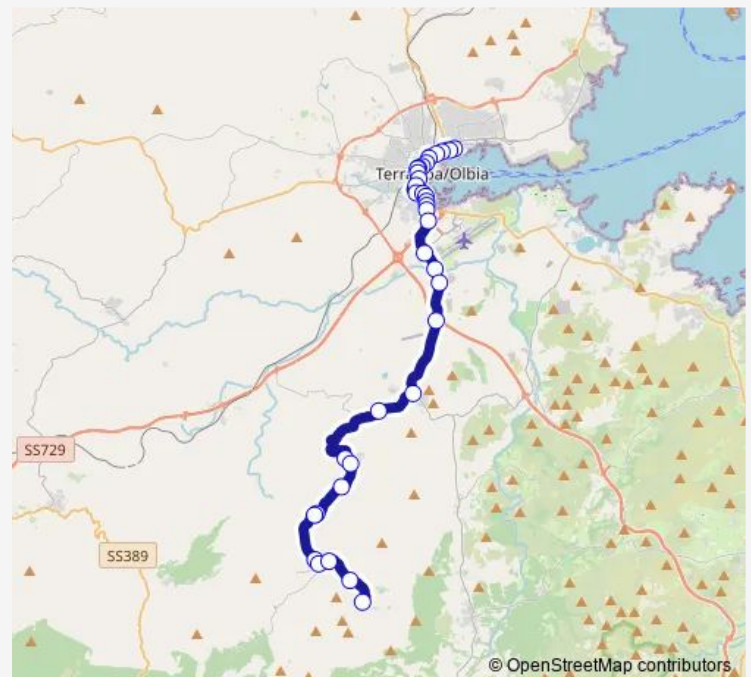

Thursday 08:45-17:50

Friday 08:45-17:50

Saturday 08:45-17:50

Sunday —

Route info

Direction: Deposito Aspo

Stops: 35

Trip Duration: 0 hour 40 min

Wednesday 09:35-18:40

Thursday 09:35-18:40

Friday 09:35-18:40

Saturday 09:35-18:40

Sunday —

Route info

Direction: Mamusi Via Omodeo

Stops: 36

Trip Duration: 0 hour 34 min

Mameli fr.Casermette

Via Mameli 1

Via San Simplicio 6

Necropoli S.Simplicio

Via D'Annunzio stazione Fs

Via D'Annunzio fronte Carabinieri

Centro Martini