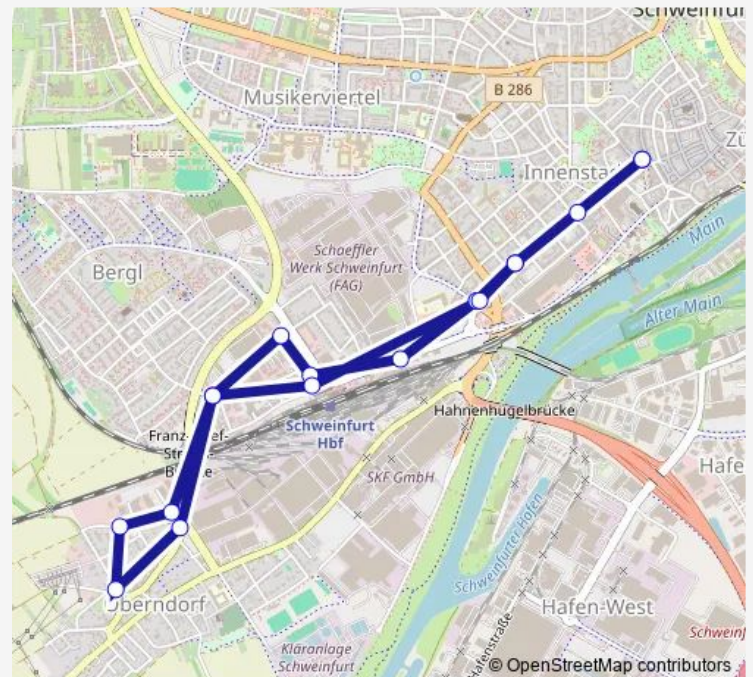

Schweinfurt Fag

Schweinfurt Hbf

Schweinfurt, Joh.-Gademann-Str

Schweinfurt, Wirsingstraße

Schweinfurt, Ludwig-Krug-Str.

Schweinfurt, Konrad-Rimrod-Str

Schweinfurt, Johann-Schirmer-Str.

Schweinfurt Kornstraße

Schweinfurt, Wirsingstraße

Schweinfurt Hbf

Schweinfurt Friedrich-Straße

Schweinfurt Luitpoldstraße

Schweinfurt, Roßmarkt

Route schedule

Schweinfurt, Roßmarkt — Schweinfurt, Roßmarkt

Monday	—
Tuesday	08:03-18:35
Wednesday	—
Thursday	—
Friday	—
Saturday	—
Sunday	—

Route info

Direction: Schweinfurt, Roßmarkt

Stops: 17

Trip Duration: 0 hour 22 min

Direction

Schweinfurt, Roßmarkt — Schweinfurt, Roßmarkt

17 stops

[Open route schedule](#)

Saturday —

Sunday —

Route info

Direction: Schweinfurt, Roßmarkt

Stops: 17

Trip Duration: 0 hour 22 min

12 Bus time schedules and route maps are available in an offline PDF at busmaps.com. Use the busmaps.com website to see live bus times, train schedule or subway schedule, and step-by-step directions for all public transit in Schweinfurt