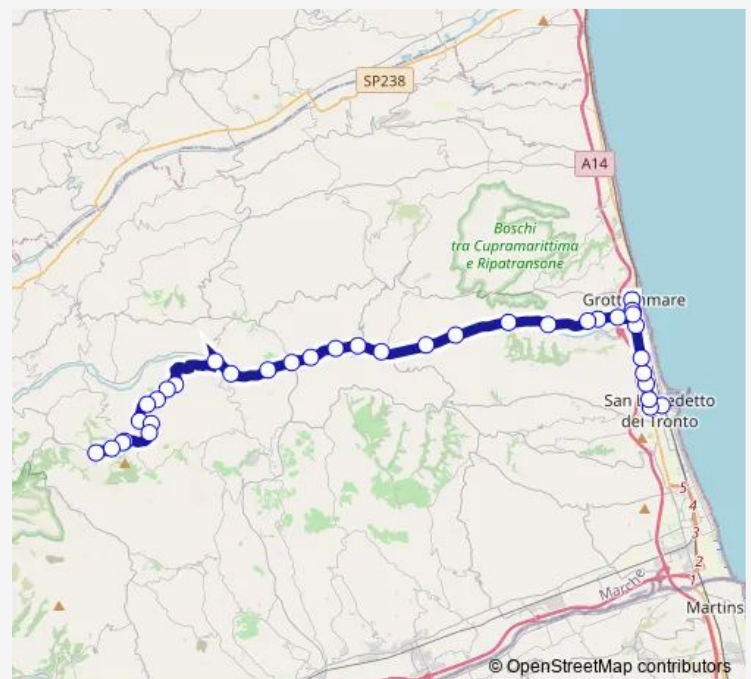

Santa Maria Goretti - BAR Ciotti

Valtesino - Molino Carosi

Valtesino-SAN Rustico

Spaccio Maroni

Route schedule

Castignano - Capolinea — S. Benedetto DEL TR. - Stazione Ffss

Monday	06:45
Tuesday	06:45
Wednesday	06:45
Thursday	06:45
Friday	06:45
Saturday	06:45
Sunday	—

Route info

Direction: Castignano - Capolinea

Stops: 38

Trip Duration: 0 hour 50 min

Agriturismo LA Vigna

SAN Salvatore

Fondazione Pelagallo

SAN Martino - Fornace Mariani

Wednesday 06:45

Thursday 06:45

Friday 06:45

Saturday 06:45

Sunday —

Route info

Direction: Castignano - Capolinea

Stops: 34