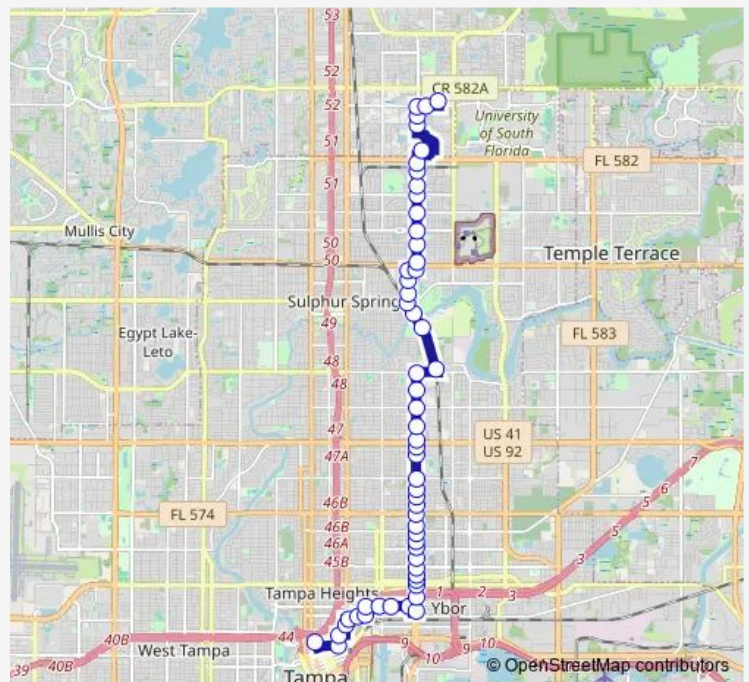

## Bus 12 22nd Street

[Go to website](#)

**Direction**  
 University Area Transit Center — Marion Transit Center  
 52 stops  
[Open route schedule](#)

- University Area Transit Center
- 131st Av @ 23rd St
- 22nd St @ 131st Av
- 22nd St @ Villas
- 22nd St @ 12401 University Village
- University Mall
- 22nd St @ Fowler Av
- 22nd St @ 115th Av
- 22nd St @ 111th Av
- 22nd St @ 109th Av
- 22nd St @ Bougainvillea Av
- 22nd St @ Linebaugh Av
- 22nd St @ 97th Av
- 22nd St @ Busch Blvd
- 22nd St @ Skagway Av
- Skagway Av @ 20th St
- 20th St @ Eskimo Av
- 20th St @ Fairbanks St
- Rowlett Park Dr @ Waters Ave
- Rowlett Park Dr @ Mulberry Dr
- Rowlett Park Dr @ Theochem Lab

### Route schedule

University Area Transit Center — Marion Transit Center

Monday	04:00-24:00
Tuesday	04:00-24:00
Wednesday	04:00-24:00
Thursday	04:00-24:00
Friday	04:00-24:00
Saturday	06:00-22:00
Sunday	06:00-22:00

### Route info

Direction: University Area Transit Center

Stops: 52

Trip Duration: 0 hour 56 min

12 — 22nd Street

Rowlett Park Dr @ Sligh Av

22nd St @ Sligh Av

22nd St @ Diana St

## Route info

Direction: Marion Transit Center

Stops: 56

Trip Duration: 0 hour 53 min

22nd St @ Cayuga St

22nd St @ Osborne Av

22nd St @ Mc Berry St

22nd St @ Giddens Av