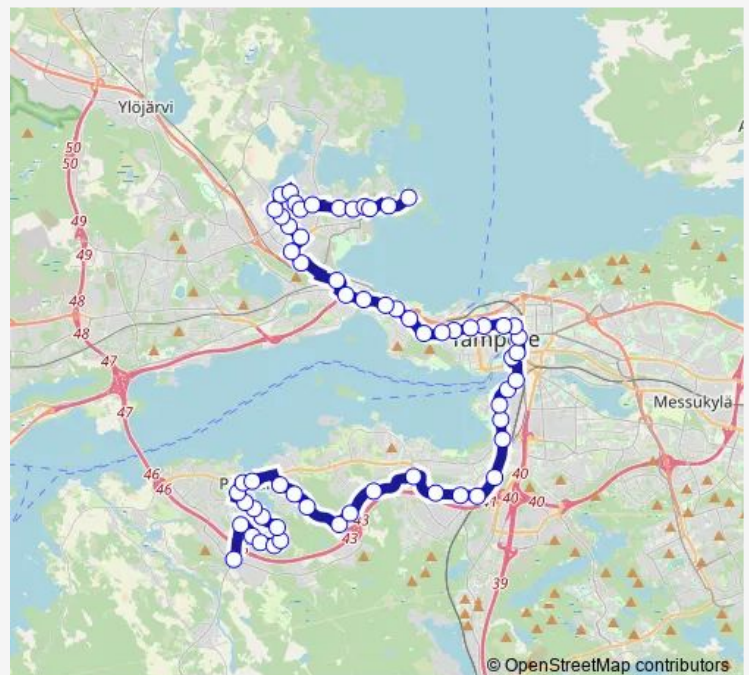

Thursday 05:05-22:05

Friday 05:05-22:05

Saturday 05:55-22:25

Sunday 08:55-21:40

Route info

Direction: Reuharinniemi

Stops: 65

Trip Duration: 1 hour 2 min

Finlayson

Frenckell

Kyttälä

Rautatieasema E

Sorin aukio C

Ratina

Viinikanlahti

Hatanpään vt 25

Friday 05:05-22:35

Saturday 05:50-22:25

Sunday 08:55-21:55

Route info

Direction: Vaitti

Stops: 62

Trip Duration: 1 hour 7 min

Vihilahti

Trip Duration: 0 hour 33 min

Vihilahti

Hatanpään vt 42

Verotalo

Viinikanlahti

Sorin aukio E

12 Bus time schedules and route maps are available in an offline PDF at busmaps.com. Use the busmaps.com website to see live bus times, train schedule or subway schedule, and step-by-step directions for all public transit in Tampere