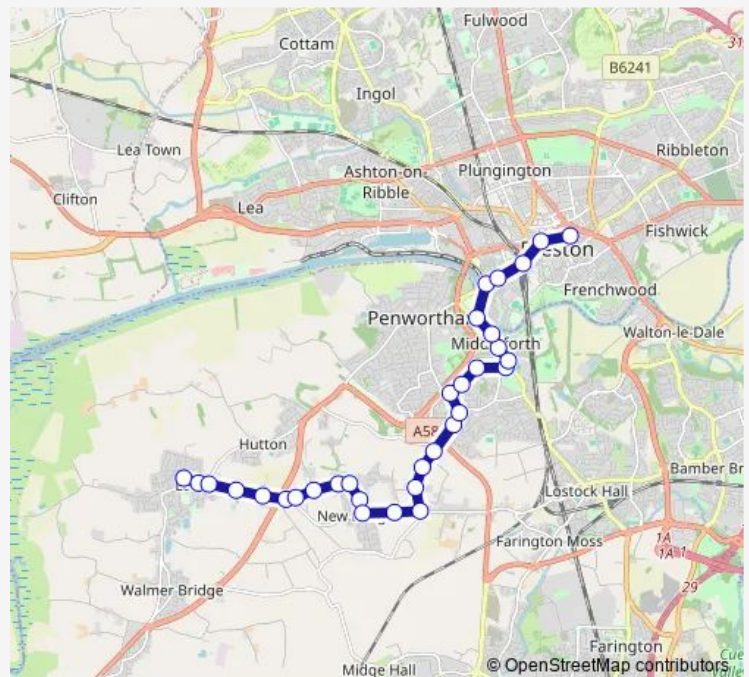

Farmers Arms

Primary School

All Saints Church

Route schedule

Bus Station — Shirley Lane

Monday 06:52-18:30

Tuesday 06:52-18:30

Wednesday 06:52-18:30

Thursday 06:52-18:30

Friday 06:52-18:30

Saturday 08:00-18:00

Sunday —

Route info

Direction: Bus Station

Stops: 30

Trip Duration: 0 hour 32 min

Route info

Direction: Shirley Lane

Stops: 32

Trip Duration: 0 hour 28 min

Bridge Inn

Valley Road

Fishergate Hill Surgery

Hartington Road