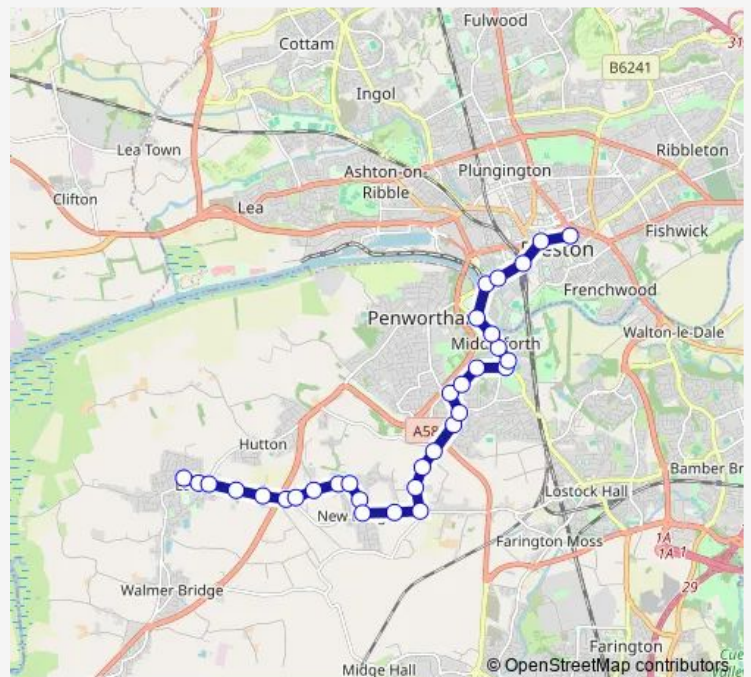

Bus 12

[Go to website](#)

Direction

Bus Station — Shirley Lane

30 stops

[Open route schedule](#)

Bus Station

Waterstones

Farmers Arms

Primary School

All Saints Church

Route schedule

Bus Station — Shirley Lane

Monday 06:52-18:30

Tuesday 06:52-18:30

Wednesday 06:52-18:30

Thursday 06:52-18:30

Friday 06:52-18:30

Saturday 08:00-18:00

Sunday —

Route info

Direction: Bus Station

Stops: 30

Trip Duration: 0 hour 25 min

Route info

Direction: Shirley Lane

Stops: 32

Trip Duration: 0 hour 28 min

Bridge Inn

Valley Road

Fishergate Hill Surgery

Hartington Road