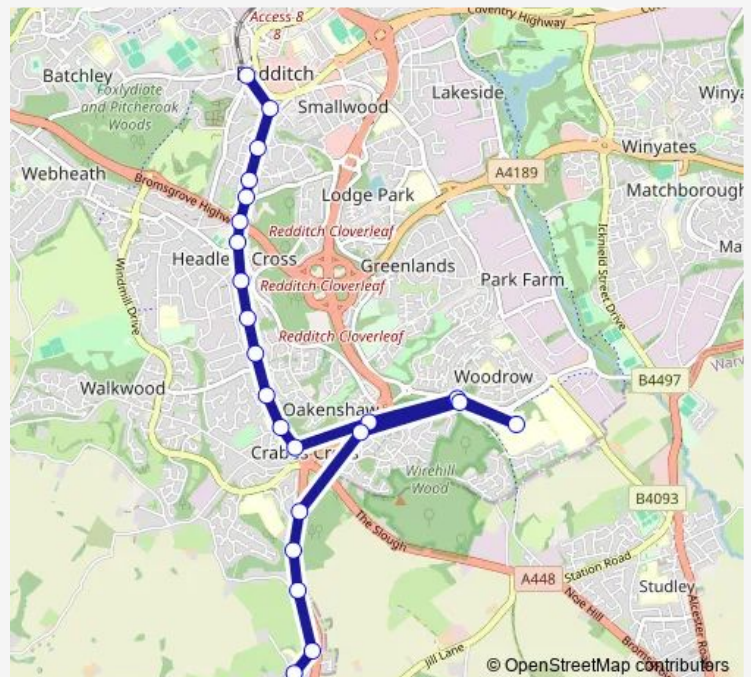

Thursday 07:10-20:10

Friday 07:10-20:10

Saturday 07:40-20:10

Sunday 08:15-18:15

Route info

Direction: Redditch Bus Station

Stops: 23

Trip Duration: 0 hour 23 min

12 — Redditch - Alexandra Hospital - Astwood Bank

Church

Castle Street

Direction

Castle Street — Redditch Bus Station

29 stops

[Open route schedule](#)

Castle Street

Dagtail Lane

Evesham Road

Rough Hill Drive

Nine Days Lane

Alexandra Hospital

Nine Days Lane

Rough Hill Drive

Crabbs Cross

Sunday 08:39-18:39

Route info

Direction: Castle Street

Stops: 29

Trip Duration: 0 hour 23 min

Ivor Road

Parsons Road

Evesham Street