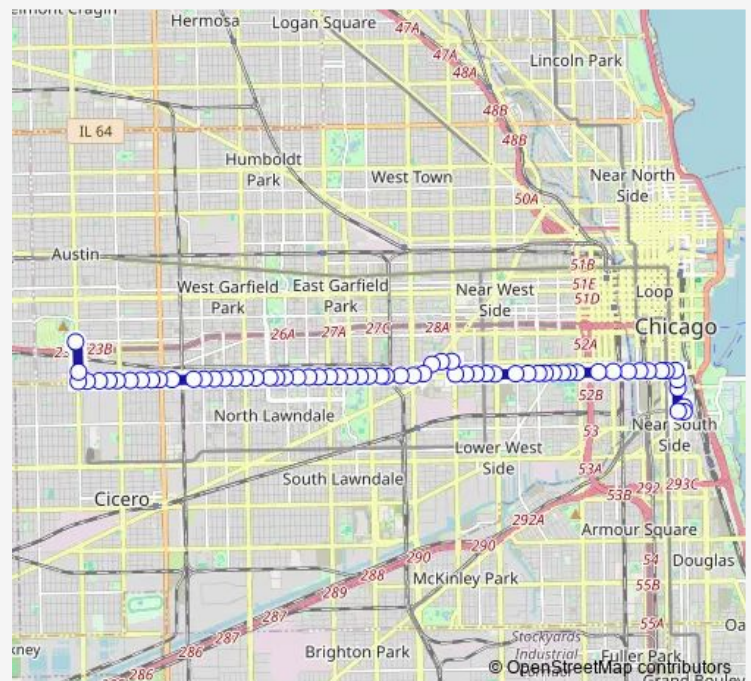

### Direction

Indiana & 15th Place — Central & Harrison Terminal

64 stops

[Open route schedule](#)

- Indiana & 15th Place
- Indiana & 16th Street
- Michigan & 16th Street
- Michigan & 14th Street
- Michigan & 13th Street
- Roosevelt & Michigan
- Roosevelt Orange/Red/Green Line Station
- Roosevelt & State
- Roosevelt & Clark
- Roosevelt & Delano
- 327 W Roosevelt
- Roosevelt & Canal
- Roosevelt & Jefferson
- Roosevelt & Halsted
- 900 W Roosevelt
- Roosevelt & Morgan
- Roosevelt & Blue Island
- Roosevelt & May
- Roosevelt & Racine
- Roosevelt & Throop
- Roosevelt & Loomis

### Route schedule

Indiana & 15th Place — Central & Harrison Terminal

Monday	00:19-23:50
Tuesday	00:09-23:50
Wednesday	00:09-23:50
Thursday	00:09-23:50
Friday	00:09-23:50
Saturday	00:09-23:51
Sunday	00:12-23:59

### Route info

Direction: Indiana & 15th Place

Stops: 64

Trip Duration: 0 hour 47 min

12 — Roosevelt

Roosevelt & Ashland

Roosevelt & Paulina

Roosevelt & Wood

Central &amp; Harrison Terminal — Indiana &amp; 15th Place

62 stops

[Open route schedule](#)

Central &amp; Harrison Terminal

Central &amp; Fillmore

Roosevelt &amp; Central

5500w Roosevelt

Roosevelt &amp; 54th Avenue