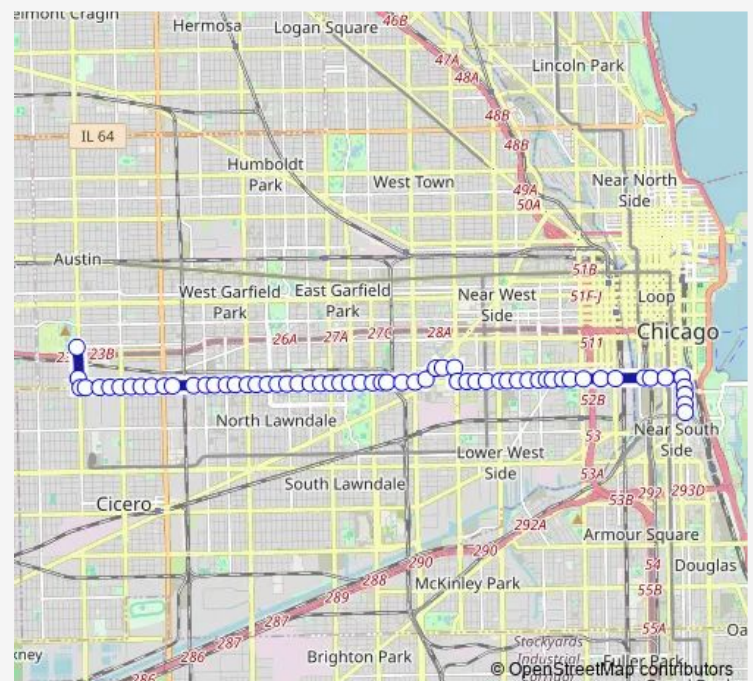

Michigan & 16th Street

Michigan & 14th Street

Michigan & 13th Street

Roosevelt & Michigan

Roosevelt Orange/Red/Green Line Station

Roosevelt & State

Roosevelt & Clark

Roosevelt & Delano

Roosevelt & Racine

Roosevelt & Throop

Roosevelt & Loomis

Route schedule

Indiana & 15th Place — Central & Harrison Terminal

Monday 00:19-23:50

Tuesday 00:09-23:50

Wednesday 00:09-23:50

Thursday 00:09-23:50

Friday 00:09-23:50

Saturday 00:09-23:51

Sunday 00:12-23:59

Route info

Direction: Indiana & 15th Place

Stops: 64

Trip Duration: 0 hour 50 min

Central & Harrison Terminal

Direction

Central & Harrison Terminal — Indiana & 15th Place

62 stops

[Open route schedule](#)

Central & Harrison Terminal

Central & Fillmore

Roosevelt & Central