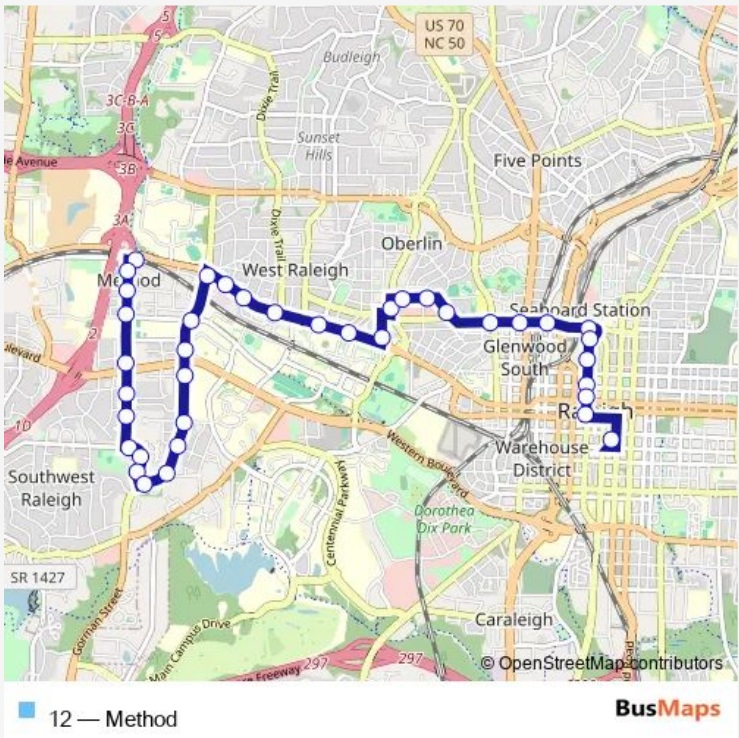

## Bus 12 Method

[Go to website](#)

**Direction**  
 Beryl Rd at Method Rd — Goraleigh Station  
 38 stops  
[Open route schedule](#)

- Beryl Rd at Method Rd
- Method Rd at Richward Pl
- Method Rd at Woods Pl
- Method Rd at Ligon St
- Method Rd at Western Blvd
- Kent Rd at Perserverance Ct
- Kent Rd at Warwick Dr
- Kaplan Dr at Kent Rd
- Kaplan Dr at Hunters Club Dr
- Kent Rd at Trexler Ct
- Gorman St at Graduate Ln
- Gorman St at Conifer Dr
- Gorman St at Burt Dr
- Gorman St at Marcom S
- Gorman St at Mckimmon Center
- Gorman St at Lexington Dr
- Gorman St at Sullivan Dr
- Gorman St at Hillsborough St
- Hillsborough St at Turner St
- Hillsborough St at Stanhope Ave
- Hillsborough St at Friendly Dr

Route schedule  
 Beryl Rd at Method Rd — Goraleigh Station

Monday	05:45-22:24
Tuesday	05:45-22:24
Wednesday	05:45-22:24
Thursday	05:45-22:24
Friday	05:45-22:24
Saturday	07:15-22:24
Sunday	07:15-22:24

Route info  
 Direction: Beryl Rd at Method Rd  
 Stops: 38  
 Trip Duration: 0 hour 40 min

## Route schedule

Goraleigh Station — Beryl Rd at Method Rd

Monday 06:15-22:00

Tuesday 06:15-22:00

Wednesday 06:15-22:00

Thursday 06:15-22:00

Friday 06:15-22:00

Saturday 06:45-22:00

## Route info

Direction: Goraleigh Station

Stops: 23

Trip Duration: 0 hour 27 min

12 Bus time schedules and route maps are available in an offline PDF at [busmaps.com](https://busmaps.com). Use the [busmaps.com](https://busmaps.com) website to see live bus times, train schedule or subway schedule, and step-by-step directions for all public transit in Raleigh