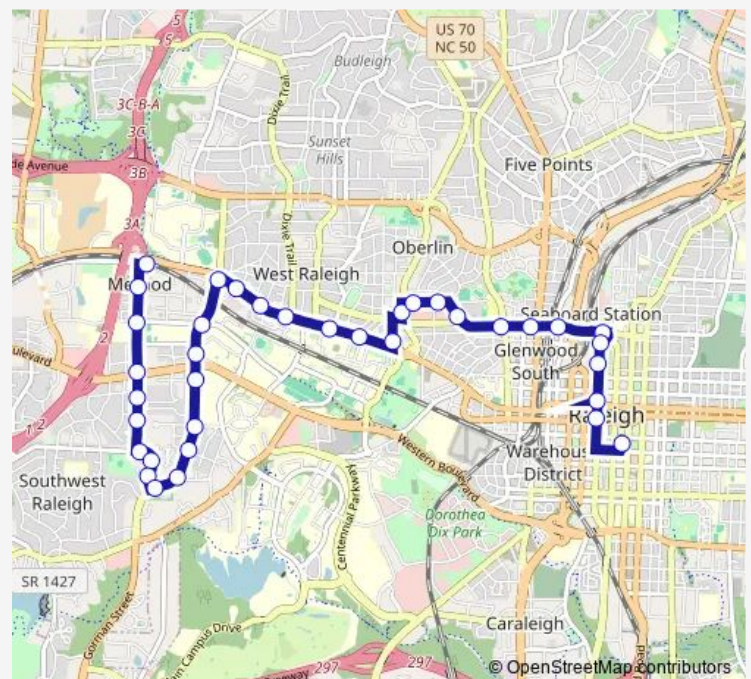

### Route schedule

Goraleigh Station — Beryl Rd at Method Rd

Monday 06:15-22:00

Tuesday 06:15-22:00

Wednesday 06:15-22:00

Thursday 06:15-22:00

Friday 06:15-22:00

Saturday 06:45-22:00

### Route info

Direction: Goraleigh Station

Stops: 22

Trip Duration: 0 hour 27 min

12 — Method

**Direction**

Beryl Rd at Method Rd — Goraleigh Station

36 stops

## Route schedule

Beryl Rd at Method Rd — Goraleigh Station

Monday 05:45-22:24

Tuesday 05:45-22:24

Wednesday 05:45-22:24

Thursday 05:45-22:24

Friday 05:45-22:24

Saturday 07:15-22:24

## Route info

Direction: Beryl Rd at Method Rd

Stops: 36

Trip Duration: 0 hour 35 min

Cameron St at Woodburn Rd (Eb)

Bellwood Ave at Clark Ave

Peace St at St Marys St (Eb)

W Peace St at Glenwood Ave (Eb)