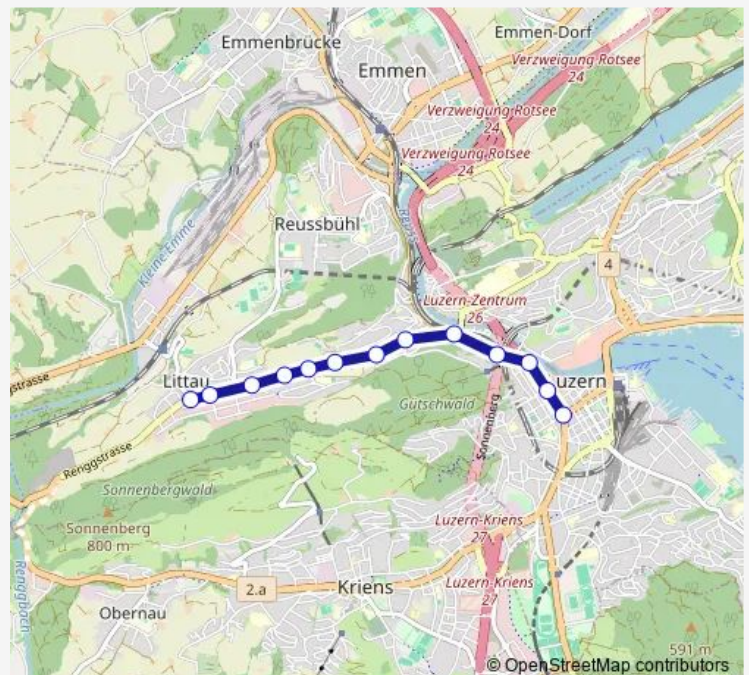

Saturday —

Sunday —

Route info

Direction: Luzern, Pilatusplatz

Stops: 13

Trip Duration: 0 hour 12 min

Direction

Luzern, Pilatusplatz — Luzern, Gasshof

13 stops

[Open route schedule](#)

Luzern, Pilatusplatz

Luzern, Hirzenhof

Luzern, Kasernenplatz

Luzern, Gütsch

Luzern, Kreuzstutz

Luzern, Kanonenstrasse

Route info

Direction: Luzern, Pilatusplatz

Stops: 13

Trip Duration: 0 hour 12 min

Direction

Luzern, Gasshof — Luzern, Pilatusplatz

13 stops

[Open route schedule](#)

Route info

Direction: Luzern, Gasshof

Stops: 13

Trip Duration: 0 hour 13 min

12 Bus time schedules and route maps are available in an offline PDF at busmaps.com. Use the busmaps.com website to see live bus times, train schedule or subway schedule, and step-by-step directions for all public transit in Luzern