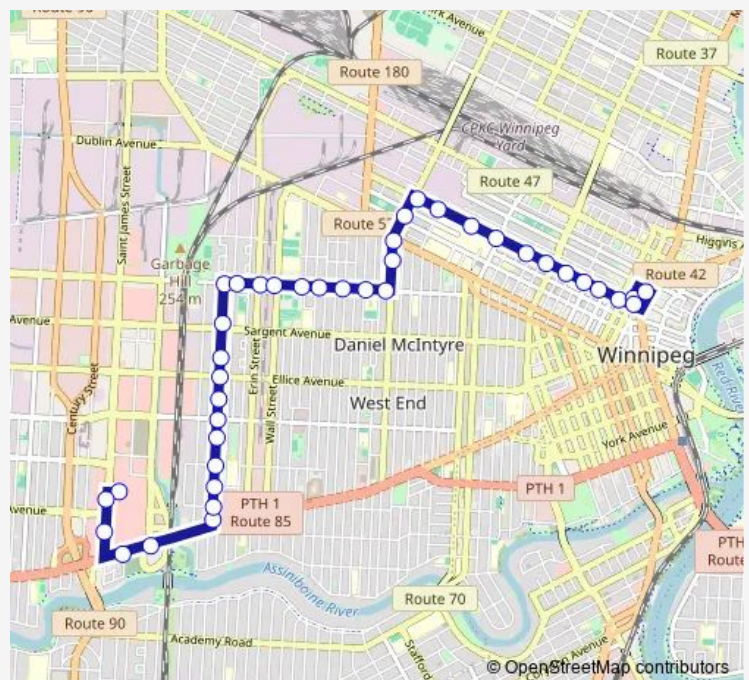

Route schedule

Westbound Polo Park West Access at Polo Park (12) —
 Westbound William at King (City Hall)

Monday	05:38-21:14
Tuesday	05:38-21:14
Wednesday	05:38-21:14
Thursday	05:38-21:14
Friday	05:38-21:14
Saturday	06:01-19:07
Sunday	11:12-18:12

Route info

Direction: Westbound Polo Park West Access at Polo Park (12)

Stops: 40

Trip Duration: 0 hour 27 min

12 — William

Eastbound Wellington at Ingersoll

Eastbound Wellington at Banning

Eastbound Wellington at Arlington

Northbound Arlington at Adele

Northbound Arlington at Notre Dame

Northbound Arlington at Mcdermot

Eastbound William at Arlington

Eastbound William at Tecumseh

Eastbound William at Tecumseh East (Hsc)

Eastbound William at Sherbrook (Hsc)

Thursday 05:42-21:15

Friday 05:42-21:15

Saturday 06:03-18:43

Sunday 11:14-18:12

Route info

Direction: Westbound William at King (City Hall)

Stops: 39

Trip Duration: 0 hour 27 min