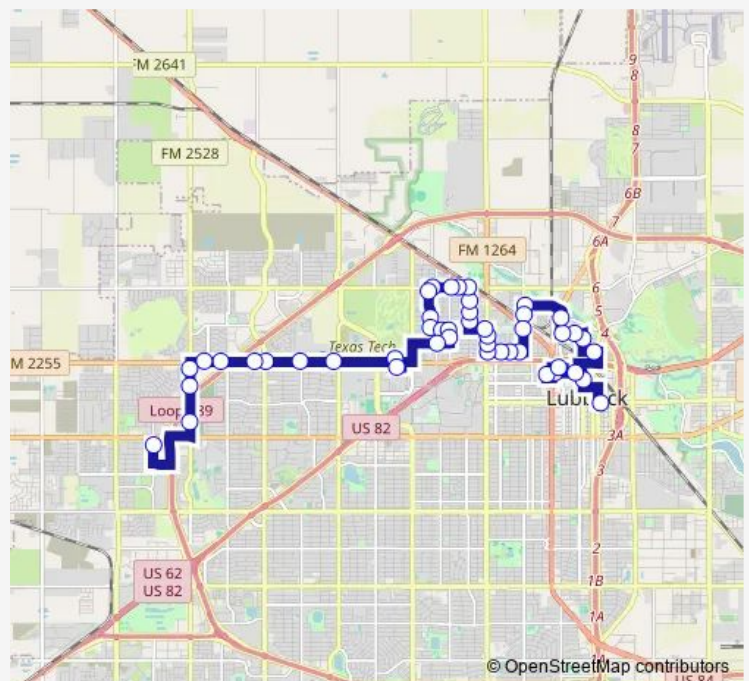

University Ave & Santa Fe Drive

University Ave & 1st St.

Amherst Ave & University Ave

Route schedule

Citibus Downtown Transfer Plaza — Wayland Plaza - Iola Ave & 19th St.

Monday 05:45-17:45

Tuesday 05:45-17:45

Wednesday 05:45-17:45

Thursday 05:45-17:45

Friday 05:45-17:45

Saturday 07:15-18:15

Sunday —

Route info

Direction: Citibus Downtown Transfer Plaza

Stops: 47

Trip Duration: 1 hour 0 min

12 — Arnett Benson / 4th Street

Boston Ave & Bates St.

Boston Ave & Colgate St.

Boston Ave & Dartmouth St.

Erskine Ave & Boston Ave

Erskine Ave & Canton Ave

Erskine Ave & Detroit Ave

Erskine Ave & Flint Ave

Gary Ave & Emory Ave

Gary Ave & Bates St.

Gary Ave & Amherst Ave (Maggie Trejo Supercenter)

Amherst Ave & Elgin Ave

Amherst Ave & Detroit Ave

Detroit Ave & 1st Pl

2nd St. & Flint Ave