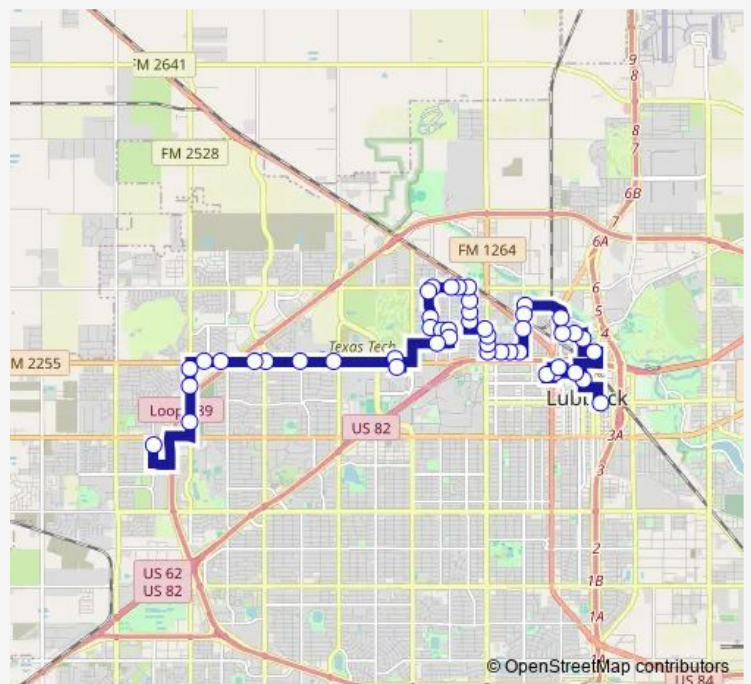

Bus 12 Arnett Benson / 4th Street

[Go to website](#)

Direction
 Citibus Downtown Transfer Plaza — Wayland Plaza - Iola Ave & 19th St.
 47 stops
[Open route schedule](#)

- Citibus Downtown Transfer Plaza
- Ave K & 7th St.
- Mac Davis Lane & Ave L
- Mac Davis Lane & Ave Q
- Wal-Mart - Ave R & Mac Davis Lane
- 5th St. Health Care Center
- 3rd Street & Buddy Holly Avenue
- Ave K & 1st St.
- 1st St. & Ave M
- Ave P & 1st St.
- Ave P & Baylor St.
- Cesar E Chavez & Ave U
- Baylor St. & Ave U
- North Ave U & Clovis Rd
- 3rd St. & Uvalde Ave
- 3rd St. & Vernon Ave
- 3rd St. & Waco Ave
- 3rd St. & University Ave
- University Ave & Santa Fe Drive
- University Ave & 1st St.
- Amherst Ave & University Ave

Route schedule

Citibus Downtown Transfer Plaza — Wayland Plaza - Iola Ave & 19th St.

Monday	05:45-17:45
Tuesday	05:45-17:45
Wednesday	05:45-17:45
Thursday	05:45-17:45
Friday	05:45-17:45
Saturday	07:15-18:15
Sunday	—

Route info

Direction: Citibus Downtown Transfer Plaza
 Stops: 47
 Trip Duration: 1 hour 0 min

12 — Arnett Benson / 4th Street

Boston Ave & Bates St.

Boston Ave & Colgate St.

Boston Ave & Dartmouth St.

Erskine Ave & Boston Ave

Direction: Wayland Plaza - Iola Ave & 19th St.

Stops: 41

Trip Duration: 1 hour 0 min

University Ave & Santa Fe Drive

3rd St. & University Ave

3rd St. & Vernon Ave

3rd St. & Uvalde Ave

2nd St. & Ave U