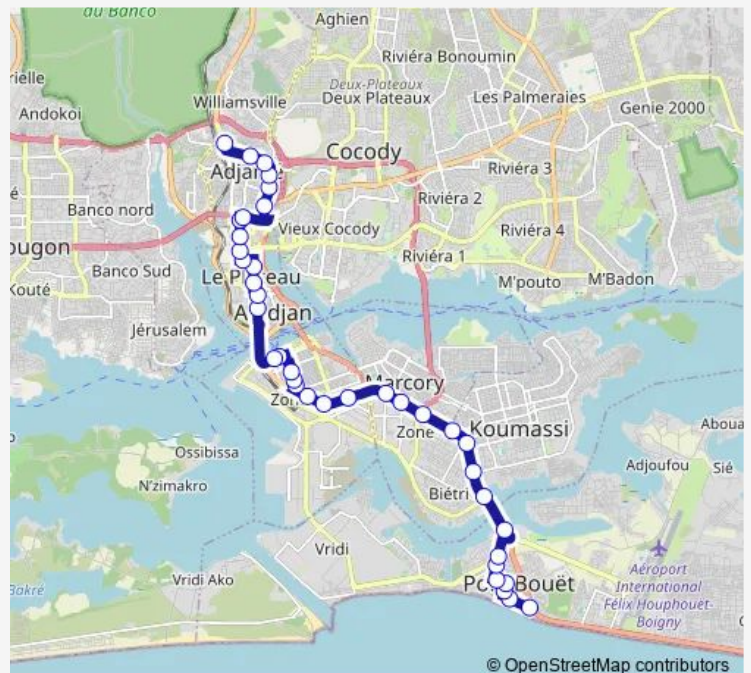

Avenue 19 Rue 12

Avenue 15 Rue 12

Avenue 11 Rue 12

Route schedule

Terminus Port-Bouët Phare — Gare Nord

Monday 06:00

Tuesday 06:00

Wednesday 06:00

Thursday 06:00

Friday 06:00

Saturday 06:00

Sunday 06:00

Route info

Direction: Terminus Port-Bouët Phare

Stops: 38

Trip Duration: 2 hour 15 min

12 — Gare Nord ↔ Terminus Port-Bouët Phare

Maison du Congres

Station Oil Lybia

Cash Center Plateau

SIB Alpha 2000

Cité Financière Plateau

Palais de Justice

Ccia