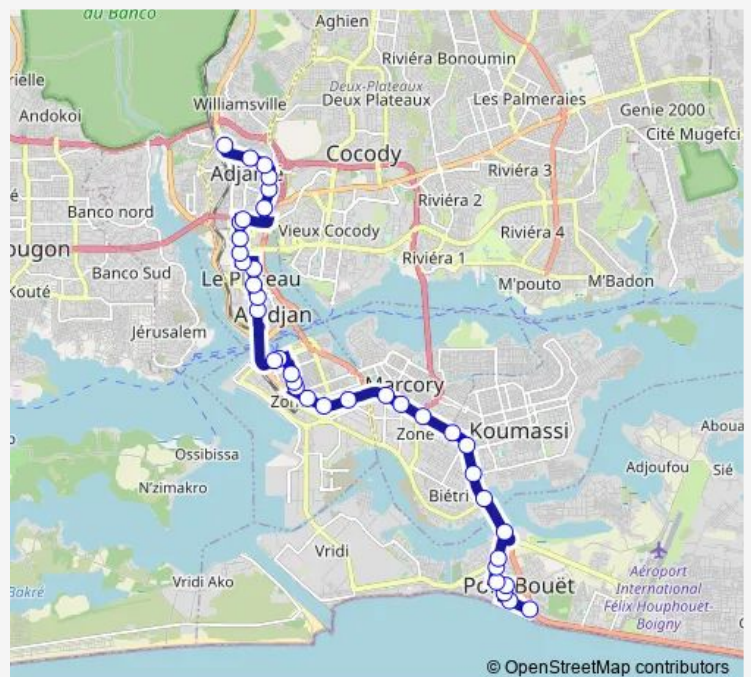

Avenue 19 Rue 12

Avenue 15 Rue 12

Avenue 11 Rue 12

Route schedule

Terminus Port-Bouët Phare — Gare Nord

Monday 06:00

Tuesday 06:00

Wednesday 06:00

Thursday 06:00

Friday 06:00

Saturday 06:00

Sunday 06:00

Route info

Direction: Terminus Port-Bouët Phare

Stops: 38

Trip Duration: 2 hour 15 min

12 — Gare Nord ↔ Terminus Port-Bouët Phare

Maison du Congres

Station Oil Lybia

Cash Center Plateau

SIB Alpha 2000

Cité Financière Plateau

Palais de Justice

Ccia