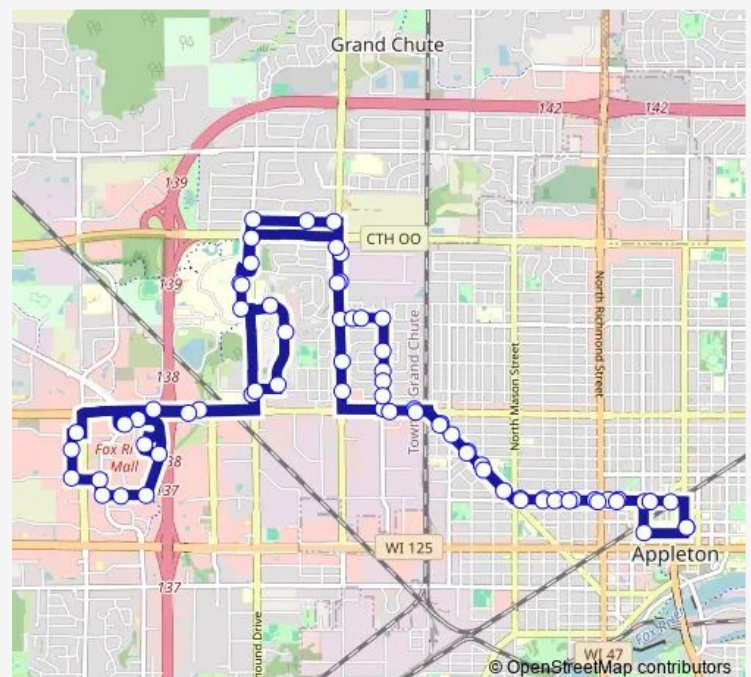

N Lynndale & W Nordale

Route schedule

Transit Center — Transit Center

Monday 06:45-21:15

Tuesday 06:45-21:15

Wednesday 06:45-21:15

Thursday 06:45-21:15

Friday 06:45-21:15

Saturday 08:45-21:15

Sunday —

Route info

Direction: Transit Center

Stops: 72

Trip Duration: 0 hour 55 min

12 — Fox Valley Tech

W First & N Lynndale

W First & Sunnyview

W First & N Bluemound

Fvtc @ building entrance 1 (southbound)

Fvtc @ South Campus

N Bluemound & W Brewster

W Wisconsin & Wheeler

W Wisconsin & N Colorado

Integrity & Mutual

955 Mutual @ north Walmart entrance

Mutual & Michaels

W Michaels & Outer Ring

Outer Ring & Mall Dr

Outer Ring past Mall Dr.

Outer Ring @ walkway by pond

Fox River Mall @ East Entrance

Target exit @ Outer Ring