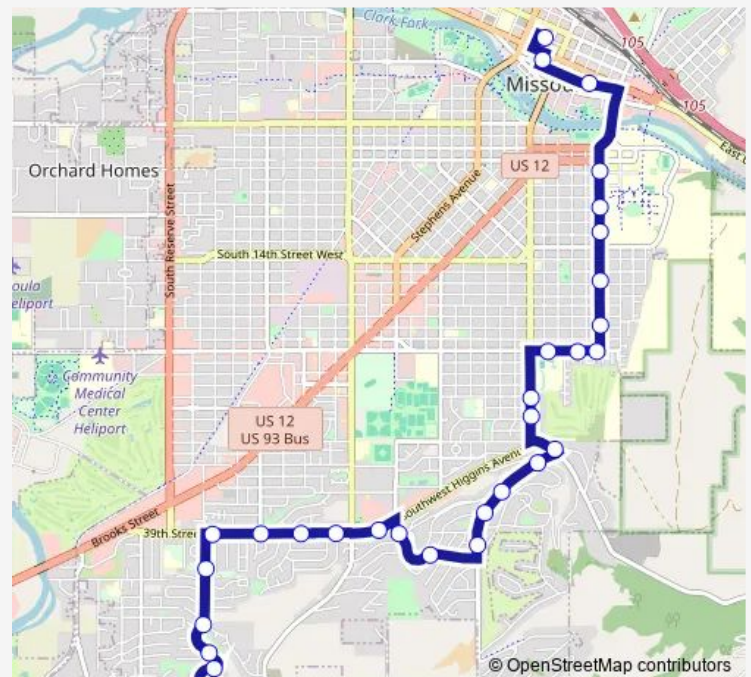

Whitaker Dr & Artemos Dr

Whitaker Dr & Westview Dr

Whitaker Dr & Pattee Canyon Dr

Route schedule

55th St & Gharrett St — Mountain Line Transfer Center

Monday 06:00-20:43

Tuesday 06:00-20:43

Wednesday 06:00-20:43

Thursday 06:00-20:43

Friday 06:00-20:43

Saturday 09:13-20:13

Sunday 09:13-20:13

Route info

Direction: 55th St & Gharrett St

Stops: 34

Trip Duration: 0 hour 31 min

12 — Route 12

S Higgins Ave & Agnes Ave

S Higgins Ave & Benton Ave

South Ave E & Gerald Ave

South Ave E & Granite Ct

South Ave E & Arthur Ave

Arthur Ave & E Central Ave

Arthur Ave & Beverly Ave

Thursday 05:58-20:15

Friday 05:58-20:15

Saturday 08:45-19:45

Sunday 08:45-19:45

Route info

Direction: Mountain Line Transfer Center

Stops: 27

Trip Duration: 0 hour 28 min