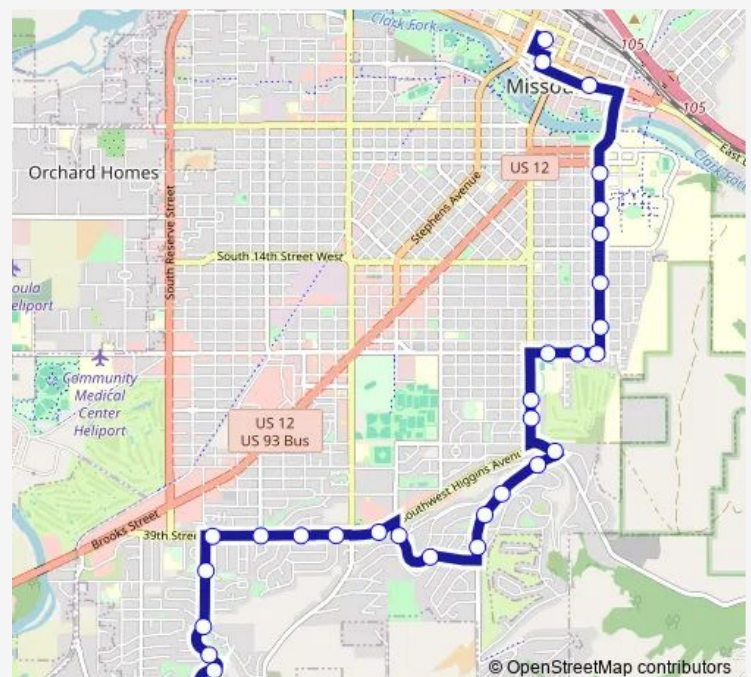

Whitaker Dr & Artemos Dr

Whitaker Dr & Westview Dr

Whitaker Dr & Pattee Canyon Dr

Route schedule

55th St & Gharrett St — Mountain Line Transfer Center

Monday 06:00-20:43

Tuesday 06:00-20:43

Wednesday 06:00-20:43

Thursday 06:00-20:43

Friday 06:00-20:43

Saturday 09:13-20:13

Sunday 09:13-20:13

Route info

Direction: 55th St & Gharrett St

Stops: 34

Trip Duration: 0 hour 31 min

12 — Route 12

BusMaps

S Higgins Ave & Agnes Ave

S Higgins Ave & Benton Ave

South Ave E & Gerald Ave

South Ave E & Granite Ct

South Ave E & Arthur Ave

Arthur Ave & E Central Ave

Wednesday 05:58-20:15

Thursday 05:58-20:15

Friday 05:58-20:15

Saturday 08:45-19:45

Sunday 08:45-19:45

Route info

Direction: Mountain Line Transfer Center

Stops: 27