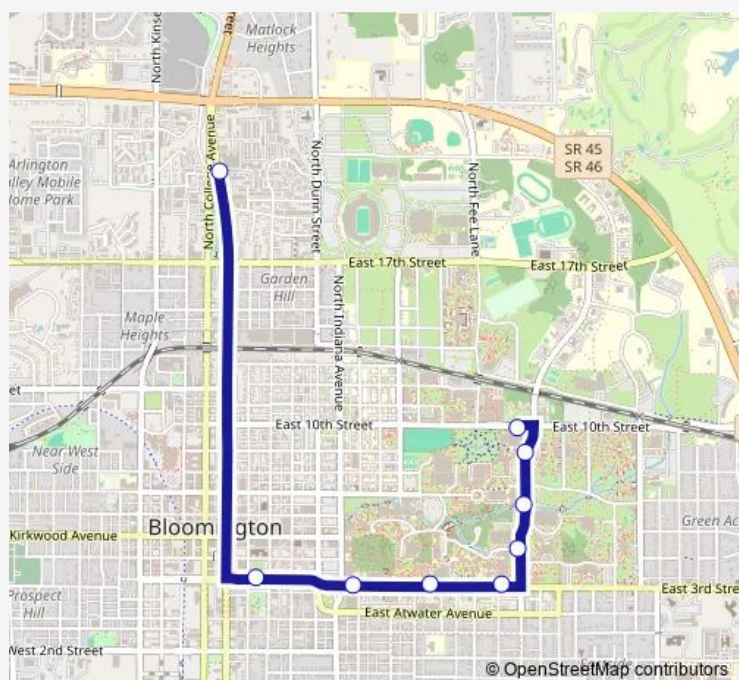

Eagleson Ave @ Neal-Marshall

Eagleson Ave @ IU Mac

3rd & Eagleson

3rd St @ IU Biology

3rd St & Indiana Ave

3rd & Washington

Walnut St and Old State Rd 37

Route schedule

10th St & Eagleson @ Wells Library — Walnut St and Old State Rd 37

Monday 07:10-18:40

Tuesday 07:10-18:40

Wednesday 07:10-18:40

Thursday 07:10-18:40

Friday 07:10-17:30

Saturday —

Sunday —

Route info

Direction: 10th St & Eagleson @ Wells Library

Stops: 9

Trip Duration: 0 hour 12 min

12 — N Walnut / IU Express

Direction

Walnut St and Old State Rd 37 — 10th St & Eagleson @ Wells Library

4 stops

[Open route schedule](#)

Walnut St and Old State Rd 37

10th St & Woodlawn

10th St and Walnut Grove St

10th St & Eagleson @ Wells Library

Route schedule

Walnut St and Old State Rd 37 — 10th St & Eagleson @ Wells Library