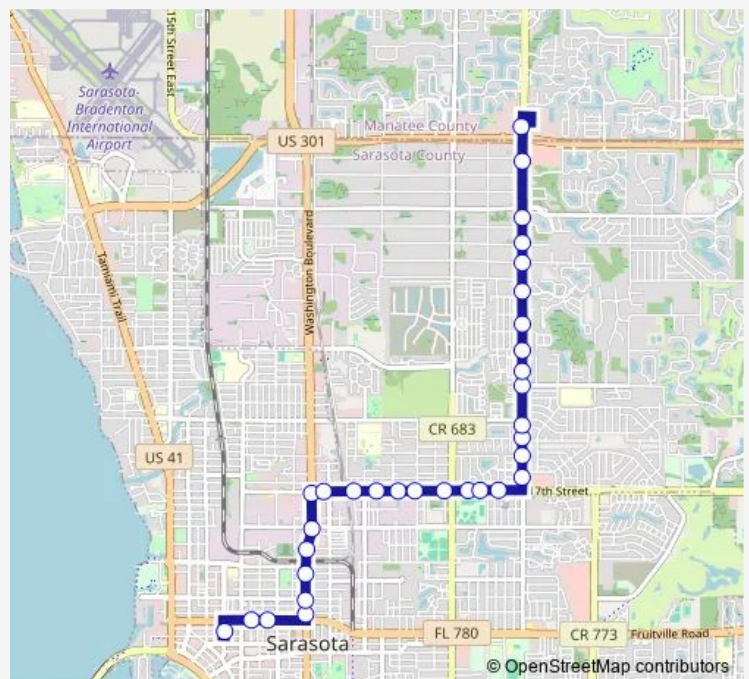

N Lockwood Ridge RD @ Monica Pkwy

N Lockwood Ridge RD @ Patton St

N Lockwood Ridge RD @ Lockwood Meadows Blvd

Route schedule

Downtown Transfer Station — N Lockwood Ridge RD @ University Pkwy

Monday 06:15-20:45

Tuesday 06:15-20:45

Wednesday 06:15-20:45

Thursday 06:15-20:45

Friday 06:15-20:45

Saturday 06:15-20:45

Sunday 07:45-20:45

Route info

Direction: Downtown Transfer Station

Stops: 32

Trip Duration: 0 hour 24 min

12 — Downtown/N Lockwood/University

N Lockwood Ridge RD @ 27th Pkwy

N Lockwood Ridge RD @ Gocio Rd

N Lockwood Ridge RD @ Gocio RD Fs

N Lockwood Ridge RD @ Myrtle St

N Lockwood Ridge RD @ 40th St

N Lockwood Ridge RD @ Hamlets Blvd

N Lockwood Ridge RD @ 49th St

N Lockwood Ridge RD @ 51st St

N Lockwood Ridge RD @ Desoto Rd

N Lockwood Ridge RD @ 61st St

N Lockwood Ridge RD @ University Pkwy

Direction

N Lockwood Ridge RD @ University Pkwy — Downtown Transfer Station