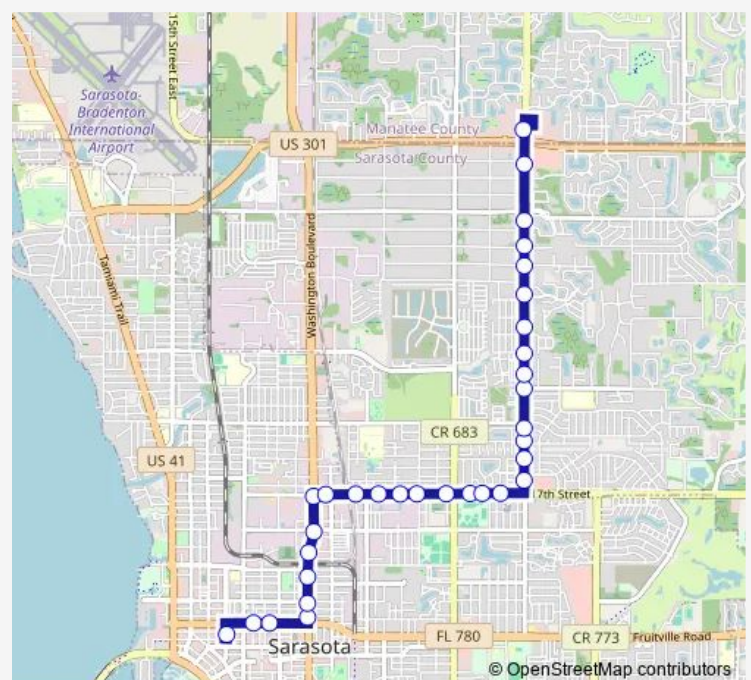

N Lockwood Ridge RD @ Monica Pkwy

N Lockwood Ridge RD @ Patton St

N Lockwood Ridge RD @ Lockwood Meadows Blvd

Route schedule

Downtown Transfer Station — N Lockwood Ridge RD @ University Pkwy

Monday 06:15-20:45

Tuesday 06:15-20:45

Wednesday 06:15-20:45

Thursday 06:15-20:45

Friday 06:15-20:45

Saturday 06:15-20:45

Sunday 07:45-20:45

Route info

Direction: Downtown Transfer Station

Stops: 32

Trip Duration: 0 hour 24 min

12 — Downtown/N Lockwood/University

N Lockwood Ridge RD @ 27th Pkwy

N Lockwood Ridge RD @ Gocio Rd

N Lockwood Ridge RD @ Gocio RD Fs

N Lockwood Ridge RD @ Myrtle St

N Lockwood Ridge RD @ 40th St

N Lockwood Ridge RD @ Hamlets Blvd

N Lockwood Ridge RD @ 49th St

N Lockwood Ridge RD @ 51st St

N Lockwood Ridge RD @ Desoto Rd

N Lockwood Ridge RD @ 61st St

N Lockwood Ridge RD @ University Pkwy

Direction

N Lockwood Ridge RD @ University Pkwy — Downtown Transfer Station