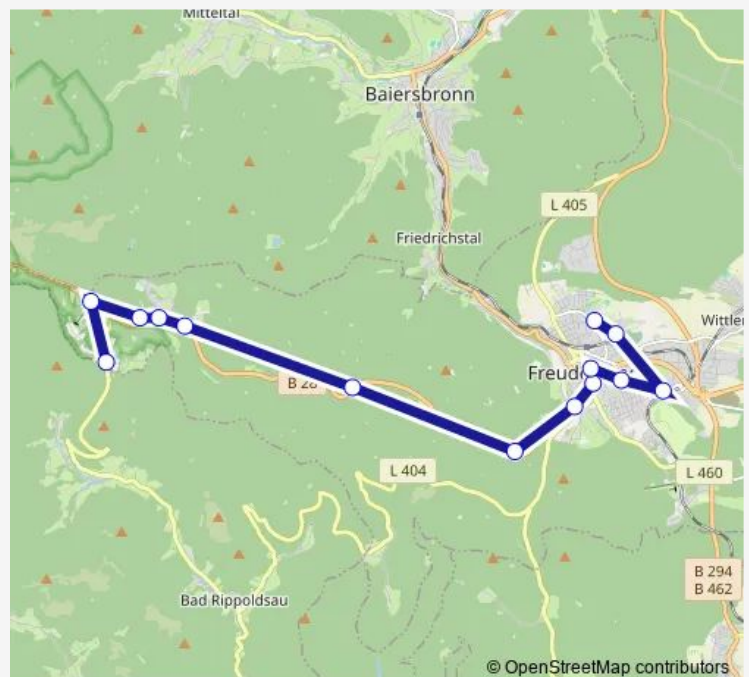

### Direction

Kniebis Eichelbach — FDS Schulzentrum

14 stops

[Open route schedule](#)

Kniebis Eichelbach

Kniebis Skistadion/Besucherz.

Kniebis Klosterhof

Kniebis Dorf

### Route schedule

Kniebis Eichelbach — FDS Schulzentrum

Monday 06:50

Tuesday 06:50

Wednesday 06:50

Thursday 06:50

Friday 06:50

Saturday —

### Route info

Direction: Kniebis Eichelbach

Stops: 14

Trip Duration: 0 hour 25 min

12 Bus time schedules and route maps are available in an offline PDF at [busmaps.com](https://busmaps.com). Use the [busmaps.com](https://busmaps.com) website to see live bus times, train schedule or subway schedule, and step-by-step directions for all public transit in Freudenstadt