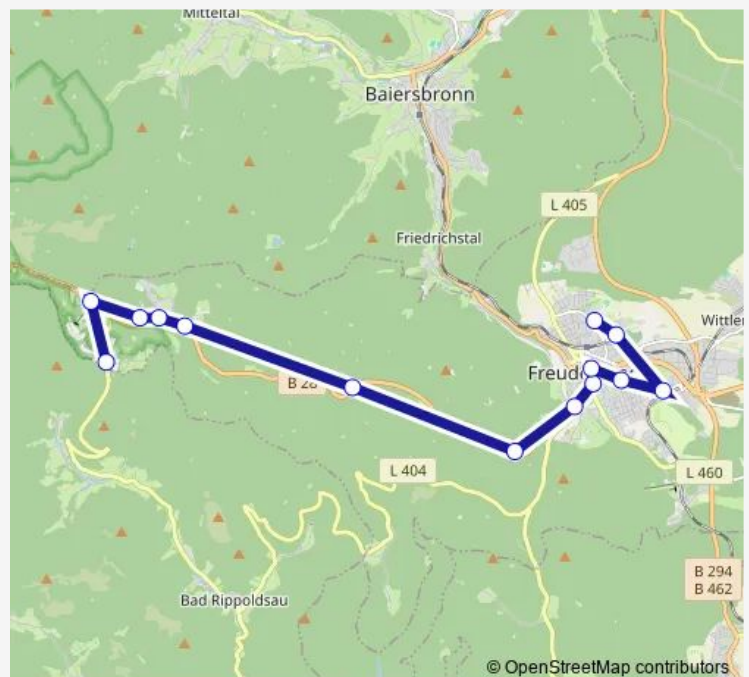

### Direction

Kniebis Eichelbach — FDS Schulzentrum

14 stops

[Open route schedule](#)

Kniebis Eichelbach

Kniebis Skistadion/Besucherz.

Kniebis Klosterhof

Kniebis Dorf

### Route schedule

Kniebis Eichelbach — FDS Schulzentrum

Monday 06:50

Tuesday 06:50

Wednesday 06:50

Thursday 06:50

Friday 06:50

Saturday —

### Route info

Direction: Kniebis Eichelbach

Stops: 14

Trip Duration: 0 hour 25 min

12 Bus time schedules and route maps are available in an offline PDF at [busmaps.com](https://busmaps.com). Use the [busmaps.com](https://busmaps.com) website to see live bus times, train schedule or subway schedule, and step-by-step directions for all public transit in Freudenstadt