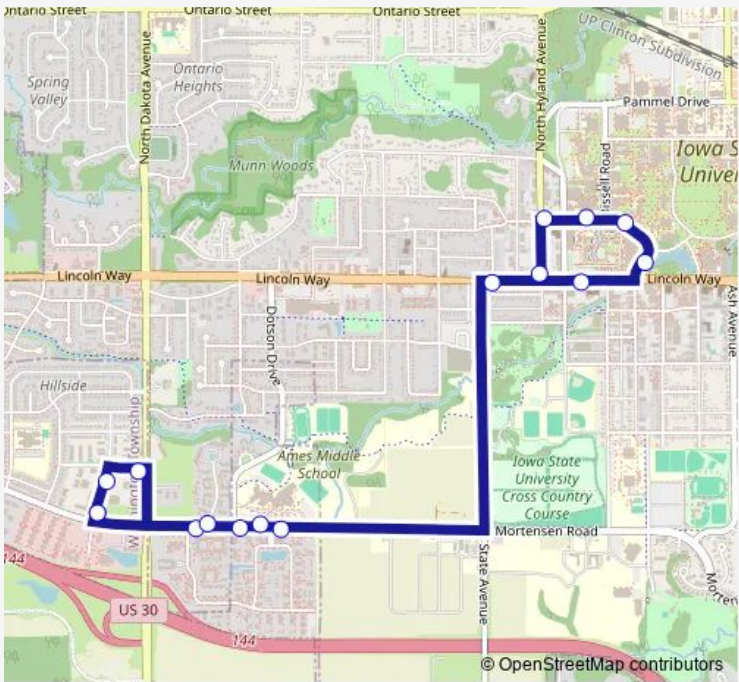

## Bus 12 Lilac

[Go to website](#)

**Direction**  
 Dickenson Avenue at Mortensen Road — Dickenson Avenue at Mortensen Road

16 stops

[Open route schedule](#)

- Dickenson Avenue at Mortensen Road
- Dickenson Avenue at Steinbeck Street
- Steinbeck Street at South Dakota Avenue
- Mortensen Road at Coconino Road Eastbound
- Mortensen Road at Dotson Drive Eastbound
- Mortensen Road at Seagrave Boulevard Eastbound
- Lincoln Way at State Avenue Eastbound
- Lincoln Way at Sheldon Avenue Eastbound
- Lake Laverne West
- Student Services
- Beyer Hall
- West Street at Hyland Avenue Westbound
- Hyland Avenue at Lincoln Way Southbound
- Mortensen Road at Seagrave Boulevard Westbound
- Mortensen Road at Pinon Road Westbound
- Dickenson Avenue at Mortensen Road

**Route schedule**  
 Dickenson Avenue at Mortensen Road — Dickenson Avenue at Mortensen Road

Monday	07:05-17:15
Tuesday	07:05-17:15
Wednesday	07:05-17:15
Thursday	07:05-17:15
Friday	07:05-17:15
Saturday	—
Sunday	—

**Route info**  
 Direction: Dickenson Avenue at Mortensen Road  
 Stops: 16  
 Trip Duration: 0 hour 25 min

12 Bus time schedules and route maps are available in an offline PDF at [busmaps.com](https://busmaps.com). Use the [busmaps.com](https://busmaps.com) website to see live bus times, train schedule or subway schedule, and step-by-step directions for all public transit in Nevada

The schedule is provided in the local timezone. Times with "(+1)" indicate departures on the next day.

PDF file created on 2025-02-26

2024 BusMaps.com - All Rights Reserved