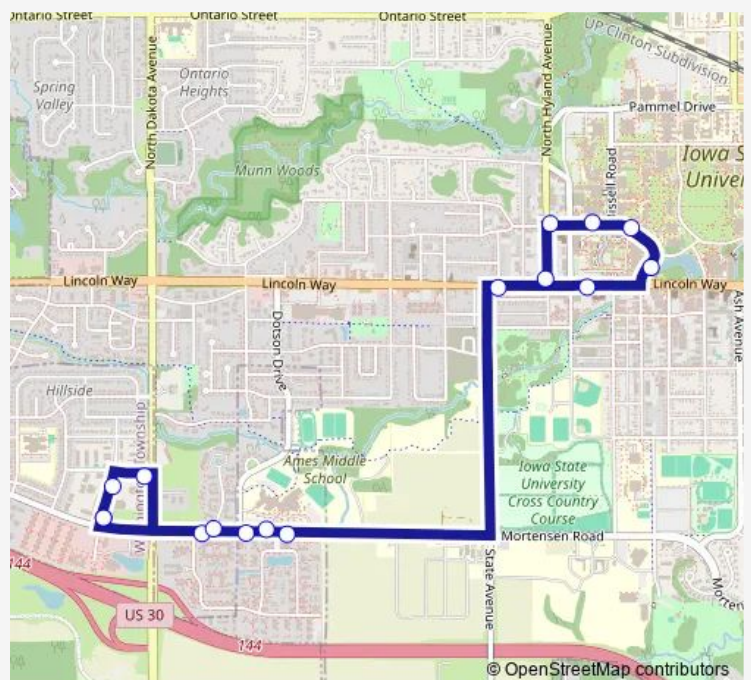

Steinbeck Street at South Dakota Avenue

Mortensen Road at Coconino Road Eastbound

Mortensen Road at Dotson Drive Eastbound

Mortensen Road at Seagrave Boulevard Eastbound

Lincoln Way at State Avenue Eastbound

Lincoln Way at Sheldon Avenue Eastbound

Lake Laverne West

Student Services

Beyer Hall

West Street at Hyland Avenue Westbound

Hyland Avenue at Lincoln Way Southbound

Mortensen Road at Seagrave Boulevard Westbound

Mortensen Road at Pinon Road Westbound

Dickenson Avenue at Mortensen Road

Route schedule

Dickenson Avenue at Mortensen Road — Dickenson Avenue at Mortensen Road

Monday	07:05-17:15
Tuesday	07:05-17:15
Wednesday	07:05-17:15
Thursday	07:05-17:15
Friday	07:05-17:15
Saturday	—
Sunday	—

Route info

Direction: Dickenson Avenue at Mortensen Road

Stops: 16

Trip Duration: 0 hour 25 min

12 Bus time schedules and route maps are available in an offline PDF at busmaps.com. Use the busmaps.com website to see live bus times, train schedule or subway schedule, and step-by-step directions for all public transit in Nevada