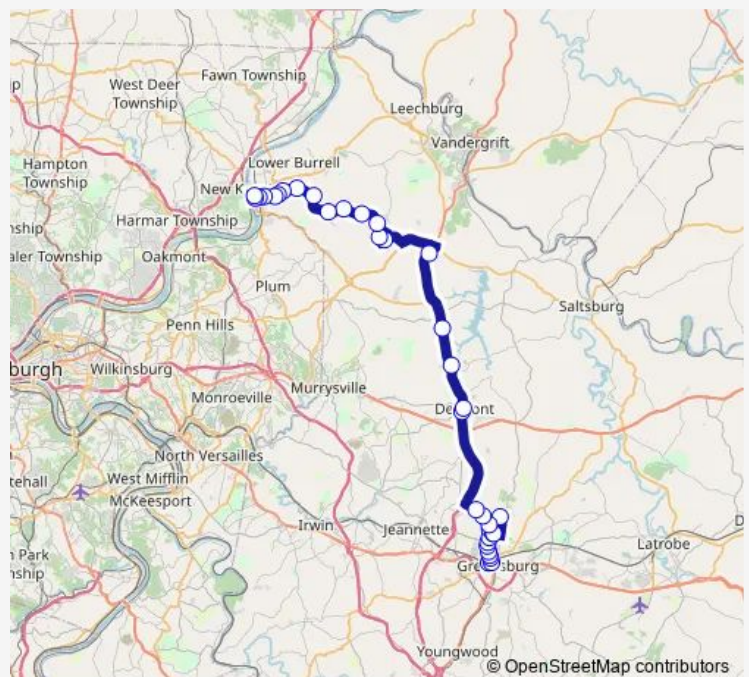

RT 66S + Pfeiffer Rd

RT 66S + Silvis Rd

E. Pittsburgh St + Greensburg St

Route schedule

4th Ave + Central City Plaza (Bus Shelte — Wcta Transit Center

Monday 07:15-17:15

Tuesday 07:15-17:15

Wednesday 07:15-17:15

Thursday 07:15-17:15

Friday 07:15-17:15

Saturday —

Sunday —

Route info

Direction: 4th Ave + Central City Plaza (Bus Shelte

Stops: 38

Trip Duration: 0 hour 51 min

Monday 06:15-18:15

Tuesday 06:15-18:15

Wednesday 06:15-18:15

Thursday 06:15-18:15

Friday 06:15-18:15

Saturday —

Sunday —

Route info

Direction: Wcta Transit Center

Stops: 35

Trip Duration: 0 hour 52 min

7th St Rd + Stoney Hill Rd

Penn State New Kensington

7th St + Cherry Ln

7th St + Lori Dr

7th St + Lower Ter Rd