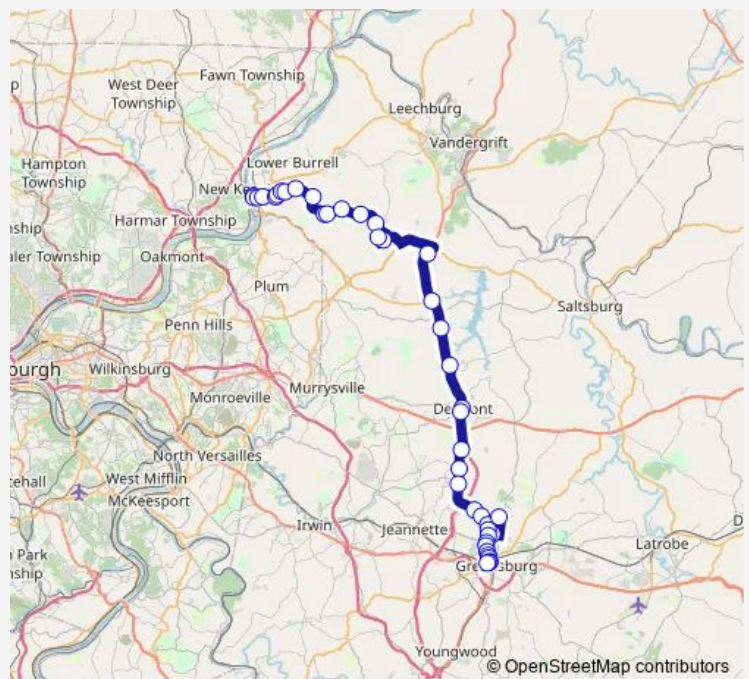

RT 66S + RT 366

RT 66S + Pfeiffer Rd

RT 66S + Silvis Rd

Route schedule

4th Ave + Central City Plaza (Bus Shelte — Wcta Transit Center

Monday 07:15-17:15

Tuesday 07:15-17:15

Wednesday 07:15-17:15

Thursday 07:15-17:15

Friday 07:15-17:15

Saturday —

Sunday —

Route info

Direction: 4th Ave + Central City Plaza (Bus Shelte

Stops: 42

Trip Duration: 0 hour 51 min

Bus Rt 66 + McCabe Dr

Mclaughlin Dr + Waverly Dr

Indiana St + Luzerne St

Mclaughlin Dr + Mennel Dr

N. Main St + Locust Valley Rd (Fs)

N. Main St + Chestnut Hill Dr

N. Main St + Hawksworth Apts.

N. Main St + Hawksworth Rd

Thursday 06:15-16:15

Friday 06:15-16:15

Saturday —

Sunday —

Route info

Direction: Wcta Transit Center

Stops: 38

Trip Duration: 0 hour 52 min