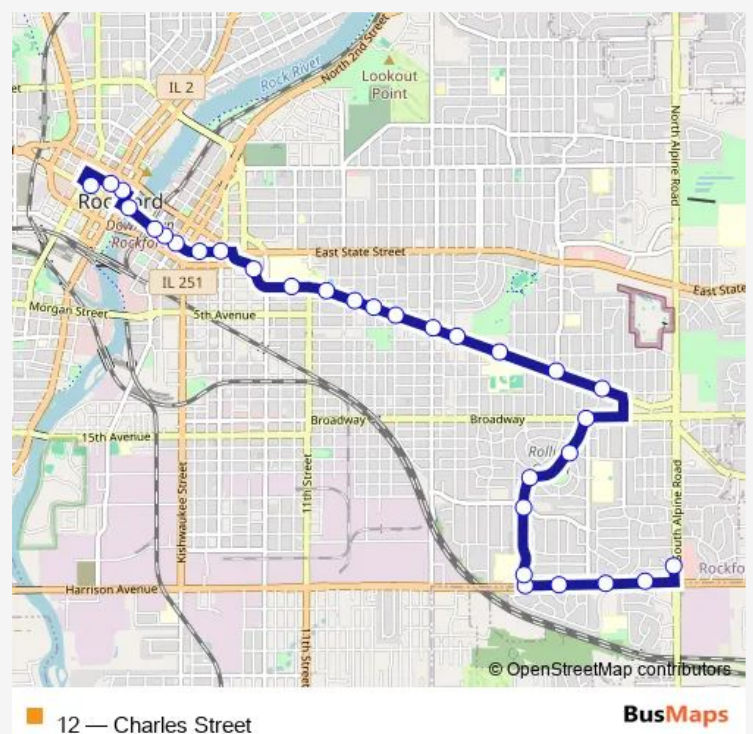

Charles Chicago-NEC-Inbound

Charles Gardiner-NEC-Inbound

Charles 12th St-NEC-Inbound

Charles 10th St-NEC-Inbound

Charles Skyward Ent-SEC-Inbound

Route schedule

S Alpine Beach-Nwc — Downtown Transfer Center Berth J

Monday —

Tuesday —

Wednesday —

Thursday —

Friday —

Saturday 06:40-17:40

Sunday 04:40-17:40

Route info

Direction: S Alpine Beach-Nwc

Stops: 30

Trip Duration: 0 hour 30 min

E State 6th St-NEC-Inbound

E State 4th St-NEC-Inbound

E State 2nd St-NEC-Inbound

E State 1st St-NEC-Inbound

E State Madison-NEC-Inbound

Thursday —

Friday —

Saturday 06:15-17:15

Sunday 04:15-17:15

Route info

Direction: Downtown Transfer Center Berth L

Stops: 29

Trip Duration: 0 hour 25 min