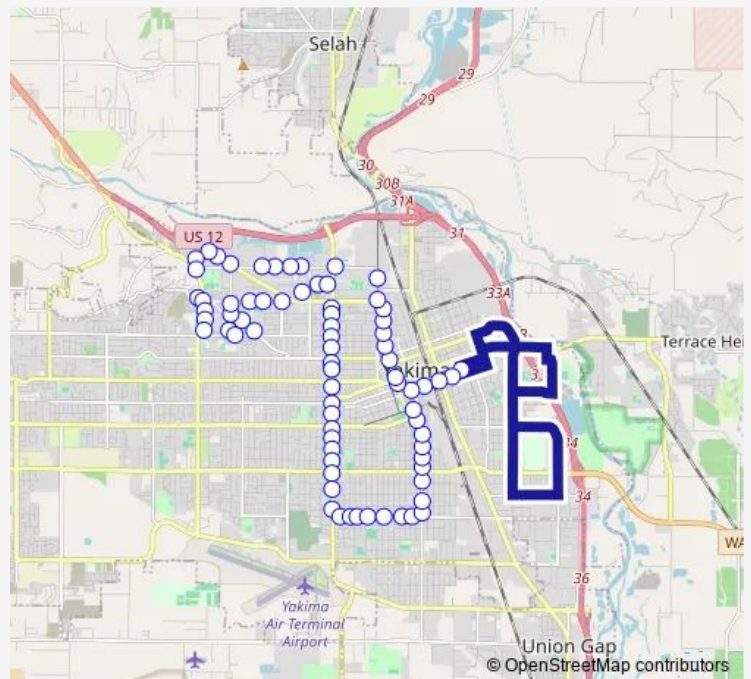

Bus 12 Fair Ave. / No. 4th St.

[Go to website](#)

Direction
 Transit Center — Walmart

33 stops

[Open route schedule](#)

- Transit Center
- Chestnut / 6th
- Chestnut / 8TH St
- Holiday Inn
- Gateway Center
- Target
- 108 S Fair Ave
- Fair AVE / Spruce
- Kiwanis Park
- Fair AVE / Maple
- Fair AVE / 10th St
- Fair AVE / Race
- Fair AVE / Adams
- Pacific / Fair
- 13th ST / Pacific
- 1500 Pacific Ave
- YV Tech
- 18th / Central
- 1120 S 18th St
- 18th / Viola
- Viola / 16th St

Route schedule
 Transit Center — Walmart

Monday	—
Tuesday	—
Wednesday	—
Thursday	—
Friday	—
Saturday	—
Sunday	13:15-15:15

Route info

Direction: Transit Center

Stops: 33

Trip Duration: 0 hour 14 min

12 — Fair Ave. / No. 4th St.

Viola / 14th St

Viola / Fair Ave

Fiesta Foods

Fair AVE / NOB Hill

State Fair Park

Fair AVE / Walker

Fair AVE / Pacific

Fair / Alder

Beech / Fair

Beech / 15th St

Chalmers / Maple

Walmart

Direction

undefined — undefined

0 stops

[Open route schedule](#)