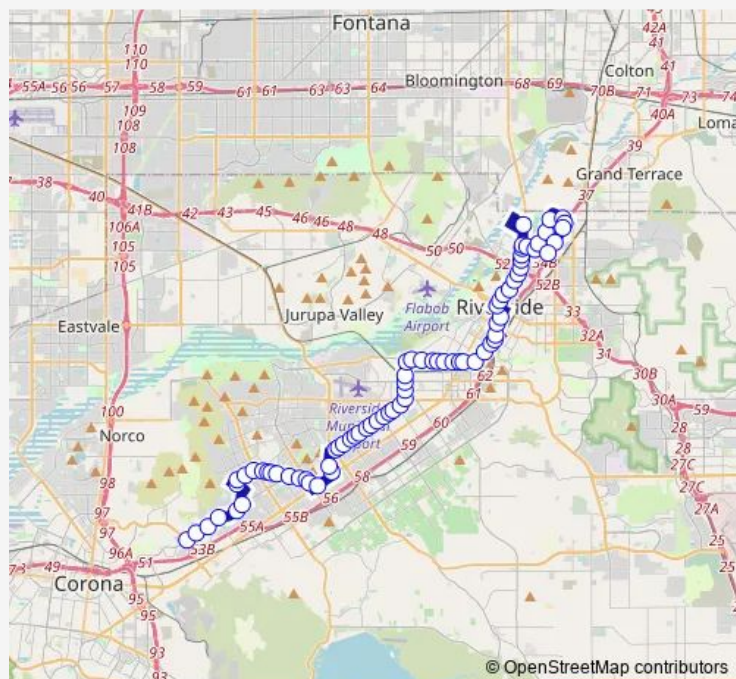

Bus 12 Corona Hills Plaza/Riverside/La Cadena-Merced

[Go to website](#)

Direction

Promenade + Mckinley — Primer + Columbia

76 stops

[Open route schedule](#)

Promenade + Mckinley

Promenade + Terra Circle

Promenade + Fairbanks

Collett + Buchanan

Collett + Pierce

Collett + Riverwalk

Sierra Vista + Riverwalk

Pierce + Sierra Vista

Pierce + Riverwalk

Pierce + La Sierra

Galleria @ Tyler Eb

Harrison + Magnolia

Harrison + County Farm Road

Route schedule

Promenade + Mckinley — Primer + Columbia

Monday	21:42
Tuesday	21:42
Wednesday	21:42
Thursday	21:42
Friday	21:42
Saturday	18:40
Sunday	18:40

Route info

Direction: Promenade + Mckinley

Stops: 76

Trip Duration: 1 hour 20 min

12 — Corona Hills Plaza/Riverside/La Cadena-Merced

California + Van Buren

California + Macarthur

California + Kingsbury