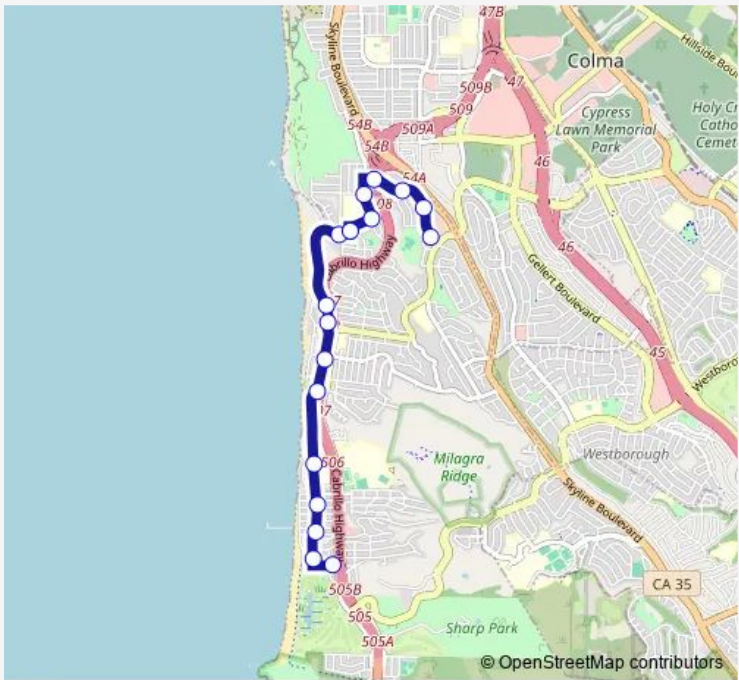

Bus 12 Pacifica School - Fairmont Shopping Center

[Go to website](#)

Direction
 Gateway Dr & Hickey Blvd — Clarendon Rd & Francisco Blvd
 20 stops
[Open route schedule](#)

- Gateway Dr & Hickey Blvd
- Gateway Dr & Springdale Dr
- Gateway Dr & Eastridge Cir
- Gateway Dr & Skyline Dr
- Skyline Dr & Belcrest Ave
- Skyline Dr & Arcadia Dr
- Crenshaw Dr & Skyline Dr
- Palmetto Ave & Westline Dr
- Palmetto Ave & Esplanade Ave
- Palmetto Ave & Monterey Rd
- Palmetto Ave & Manor Dr
- 700 Palmetto Ave-SF RV Resort
- Palmetto Ave & Shoreview Ave
- Palmetto Ave & Bella Vista Ave
- Palmetto Ave & Santa Maria Ave
- Palmetto Ave & Montecito Ave
- Palmetto Ave & Clarendon Rd
- Clarendon Rd & Francisco Blvd
- Francisco Blvd & Lakeside Ave
- Clarendon Rd & Francisco Blvd

Route schedule
 Gateway Dr & Hickey Blvd — Clarendon Rd & Francisco Blvd

Monday	08:29
Tuesday	08:29
Wednesday	08:29
Thursday	08:29
Friday	08:29
Saturday	—
Sunday	—

Route info
 Direction: Gateway Dr & Hickey Blvd
 Stops: 20
 Trip Duration: 0 hour 16 min

Direction

Clarendon Rd & Francisco Blvd — Gateway Dr & Hickey Blvd

17 stops

[Open route schedule](#)

Clarendon Rd & Francisco Blvd

Palmetto Ave & Brighton Rd

Palmetto Ave & Montecito Ave

Palmetto Ave & Santa Maria Ave

Tuesday 15:25

Wednesday 14:20

Thursday 15:25

Friday 15:25

Saturday —

Sunday —

Route info

Direction: Clarendon Rd & Francisco Blvd