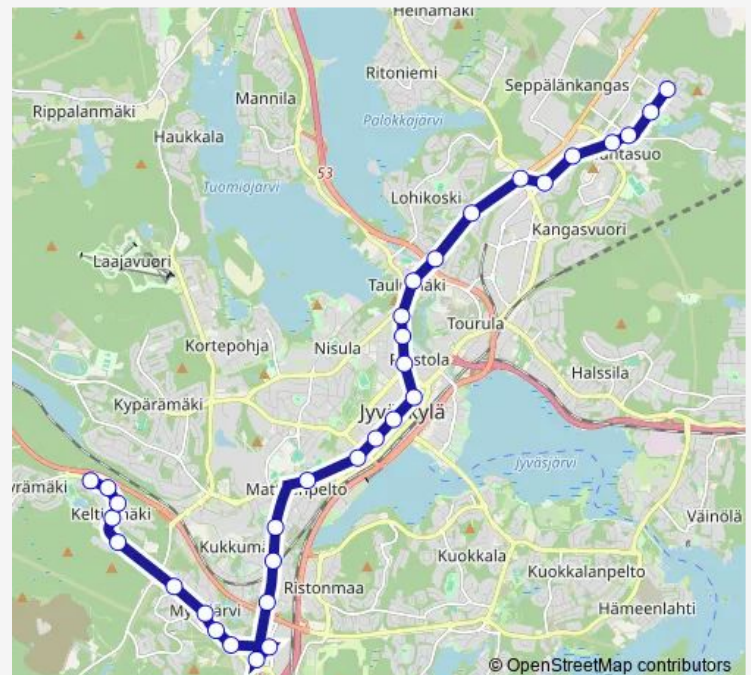

Thursday 06:10-21:40

Friday 06:10-21:40

Saturday 08:10-21:40

Sunday 10:40-21:40

Route info

Direction: Kulottajantie

Stops: 32

Trip Duration: 0 hour 40 min