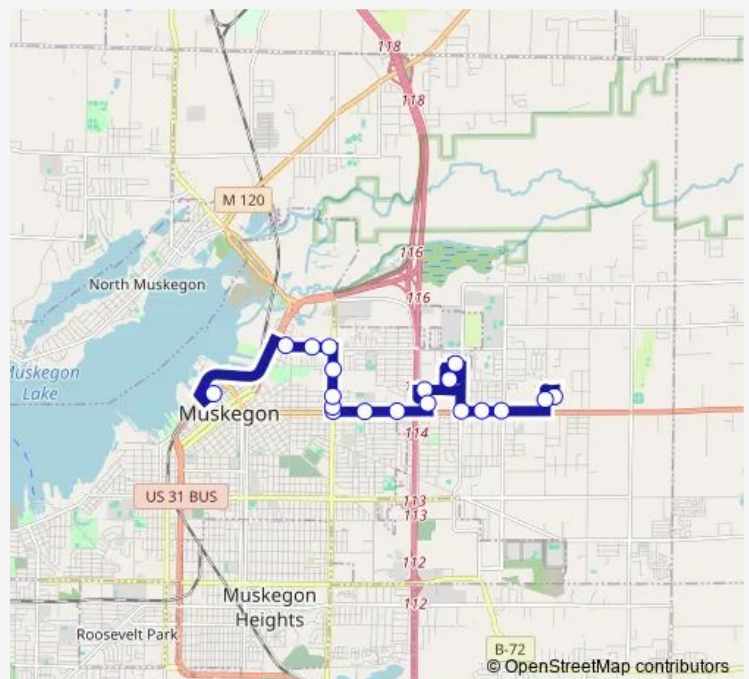

Herman Ivory Terminal On Street

Route schedule

Orchard View Adult Education — Herman Ivory Terminal On Street

Monday 07:29-17:29

Tuesday 07:29-17:29

Wednesday 07:29-17:29

Thursday 07:29-17:29

Friday 07:29-17:29

Saturday —

Sunday —

Route info

Direction: Orchard View Adult Education

Stops: 19

Trip Duration: 0 hour 19 min

12 — Route 12

Direction

Herman Ivory Terminal On Street — Orchard View Adult Education

18 stops

[Open route schedule](#)

Herman Ivory Terminal On Street

Marquette & Wood

Marquette & Langley

Marquette & Jackson

Getty & Wesley

Tuesday 07:00-17:00

Wednesday 07:00-17:00

Thursday 07:00-17:00

Friday 07:00-17:00

Saturday —

Sunday —

Route info

Direction: Herman Ivory Terminal On Street