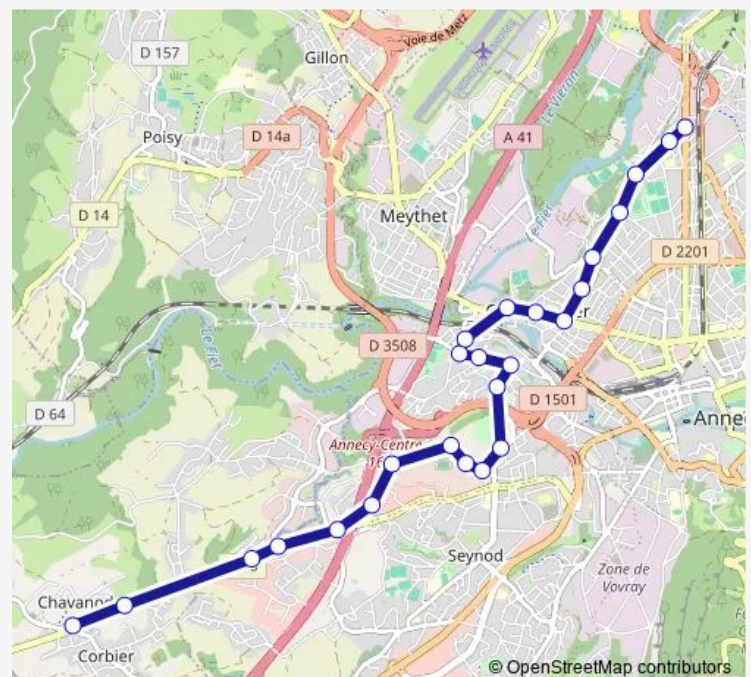

### Route schedule

Anney, Piscine Patinoire — Chavanod, Stade

Monday 06:29-22:43

Tuesday 06:29-22:43

Wednesday 06:29-22:43

Thursday 06:29-22:43

Friday 06:29-22:43

Saturday 06:29-22:43

### Route info

Direction: Anney, Piscine Patinoire

Stops: 24

Trip Duration: 0 hour 34 min

Chavanod, Monts

Chavanod, L'Esty

Chavanod, Stade