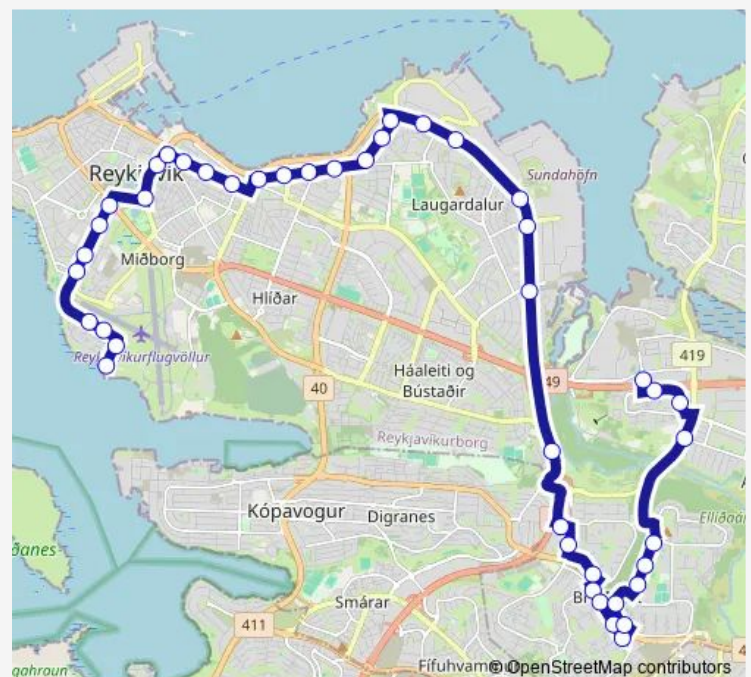

### Route schedule

Ártún C — Skerjafjörður

Monday 18:37-23:07

Tuesday 18:37-23:07

Wednesday 18:37-23:07

Thursday 18:37-23:07

Friday 18:37-23:07

Saturday 06:37-23:07

### Route info

Direction: Ártún C

Stops: 43

Trip Duration: 0 hour 50 min

12 — Skerjafjörður <-> Ártún

BusMaps

Laugarás

Dalbraut