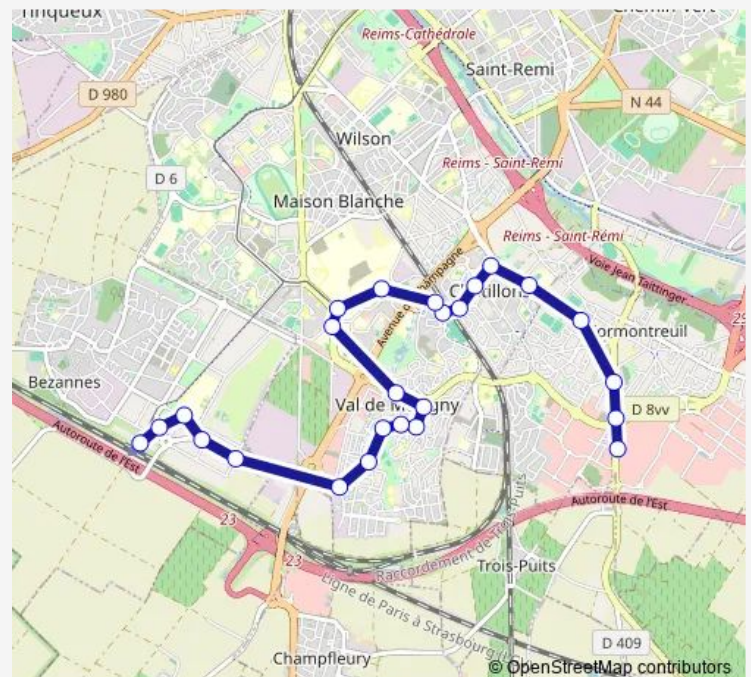

Kipling

Murigny

Golf

Route schedule

C.C. Cormontreuil — Gare Champ. Tgv

Monday 06:18-20:12

Tuesday 06:18-20:12

Wednesday 06:18-20:12

Thursday 06:18-20:12

Friday 06:18-20:12

Saturday 06:18-20:12

Sunday 06:18-20:12

Route info

Direction: C.C. Cormontreuil

Stops: 25

Trip Duration: 0 hour 24 min

12 — 12-C.Cial de Cormontreuil Gare Champagne Tgv

Dausset

Polyclinique

Gasperi

Gare Champ. Tgv

Direction

Gare Champ. Tgv — C.C. Cormontreuil

26 stops