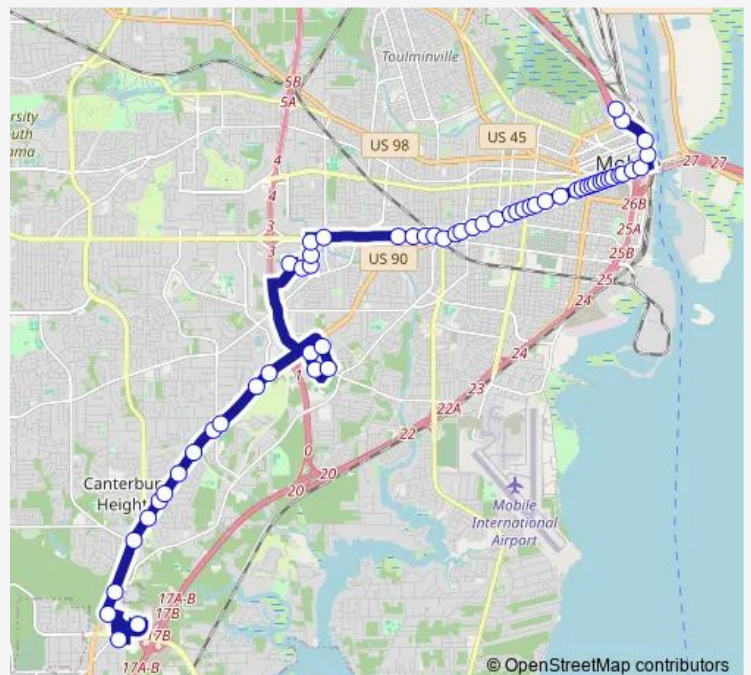

Govt WB and Espejo

Route schedule

Gmando — Walmart

Monday 06:00-18:00

Tuesday 06:00-18:00

Wednesday 06:00-18:00

Thursday 06:00-18:00

Friday 06:00-18:00

Saturday 07:00-18:00

Sunday —

Route info

Direction: Gmando

Stops: 59

Trip Duration: 0 hour 55 min

Govt WB and Stocking

Govt WB and Etheridge

Govt WB and Macy Place

Govt WB and Monterrey

Govt WB and Breamwood

Govt WB and Houston

Govt WB and Ellis

Govt WB and Rickarby

Govt WB and Dip

Airport WB and Williams

Friday 05:20-19:00

Saturday 06:20-19:00

Sunday —

Route info

Direction: Walmart

Stops: 58

Trip Duration: 0 hour 55 min

Airport EB at Westwood St