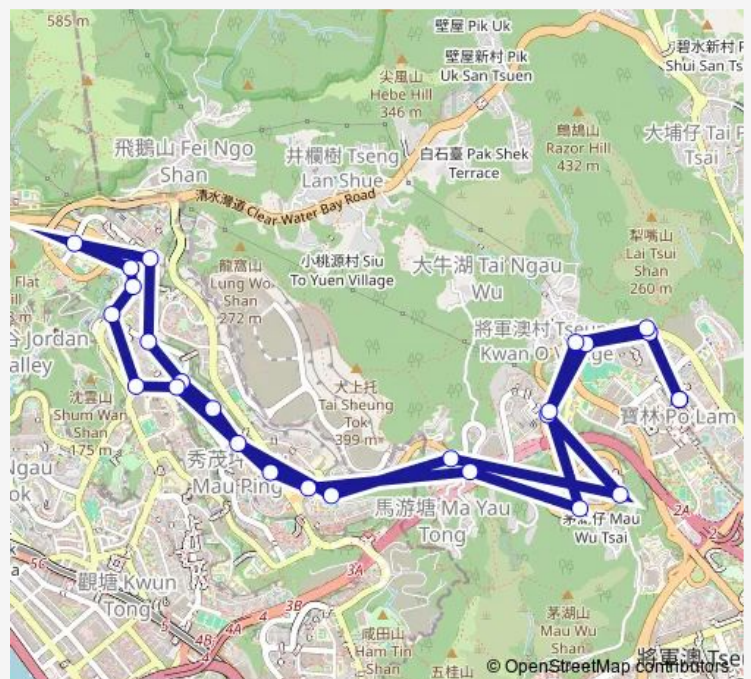

SAU MAU Ping Road, Outside SAU YEE House|Sau MAU Ping Road, Outside SAU NGA House|Sau YEE House, SAU MAU Ping Estate

SHUN ON ROAD, OPPOSITE SAU MAU PING FRESH WATER PUMPING STATION|SHUN ON ROAD, OUTSIDE NING PO NO.2 COLLEGE

Shun ON Road, Near TIN Wing House, Shun TIN Estate|Shun TIN Estate

SHUN LEE BUS TERMINUS

Route schedule

PO LAM Public Transport Interchange — PO LAM Public Transport Interchange

Monday	07:05-07:45
Tuesday	07:05-07:45
Wednesday	07:05-07:45
Thursday	07:05-07:45
Friday	07:05-07:45
Saturday	—
Sunday	—

Route info

Direction: PO LAM Public Transport Interchange

Stops: 26

Trip Duration: 0 hour 32 min

12 — PO LAM - Shun LEE (Circular) (Special Departures)

SHUN LEE FIRE STATION, LEE ON ROAD

SHUN LEE TSUEN ROAD, OUTSIDE LEE HONG HOUSE, SHUN LEE ESTATE