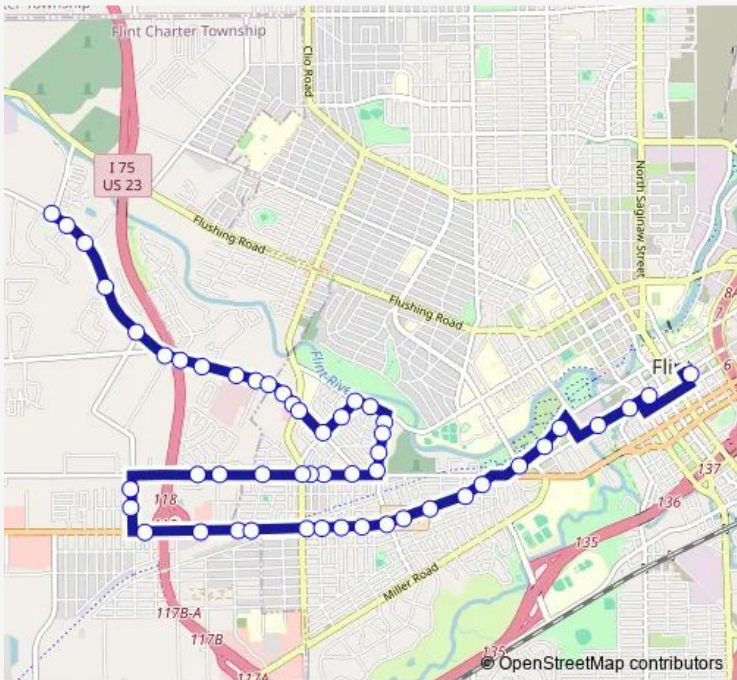

**Bus 12 Beecher-Corunna**

[Go to website](#)

**Direction**  
 Mill at Beecher — MTA Transit Center  
 51 stops  
[Open route schedule](#)

- Mill at Beecher
- Beecher at Glen Ellyn
- Beecher at Casaloma
- Beecher at Carter
- Beecher at Graham
- Beecher at Gilbert
- Beecher at River Forest
- Beecher at Professional
- 3242 Beecher
- Beecher at Houran
- 3169 Beecher
- 4100 Beecher
- Beecher at Ballenger NW Corner
- Beecher at Ballenger
- Westcombe at Beecher
- Westcombe at Sherwood
- Westcombe at Sunset
- Sunset at Sheffield
- Sunset at Bradley
- Bradley at Pencombe
- Bradley at Coventry

Route schedule  
 Mill at Beecher — MTA Transit Center

Monday	06:30-22:50
Tuesday	06:30-22:50
Wednesday	06:30-22:50
Thursday	06:30-22:50
Friday	06:30-22:50
Saturday	07:00-23:00
Sunday	09:00-19:00

Route info  
 Direction: Mill at Beecher  
 Stops: 51  
 Trip Duration: 0 hour 25 min

2nd at Thayer

2nd at Asylum

2nd at Hall

2nd at Oak

2nd at Church

**Direction**

MTA Transit Center — Mill at Beecher

57 stops

## Route info

Direction: MTA Transit Center

Stops: 57

Trip Duration: 0 hour 25 min

WBD Corunna at Graham

Graham at Showcase Cinema

Graham at Court

EBD Court at Clovertree Apts