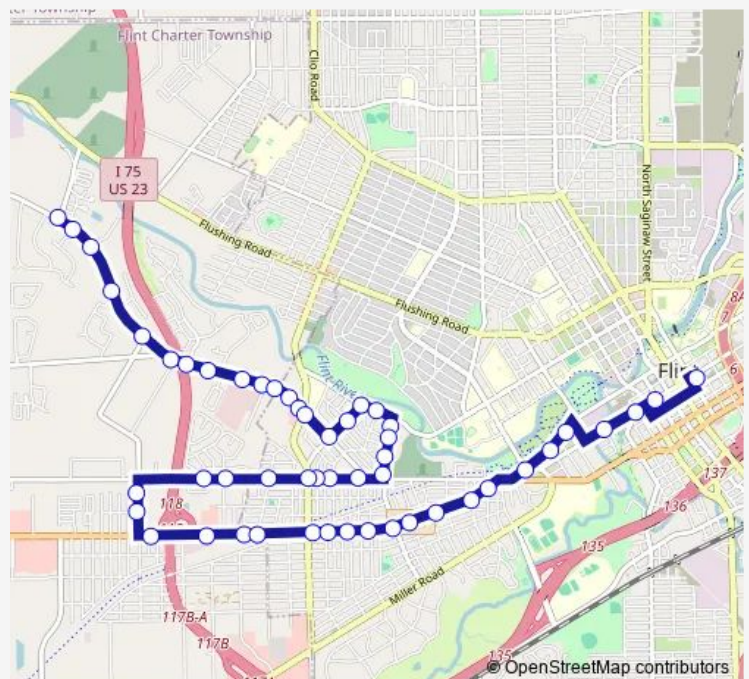

Sunset at Bradley

Bradley at Pencombe

Bradley at Coventry

Route schedule

Mill at Beecher — MTA Transit Center

Monday 06:30-22:50

Tuesday 06:30-22:50

Wednesday 06:30-22:50

Thursday 06:30-22:50

Friday 06:30-22:50

Saturday 07:00-23:00

Sunday 09:00-19:00

Route info

Direction: Mill at Beecher

Stops: 51

Trip Duration: 0 hour 25 min