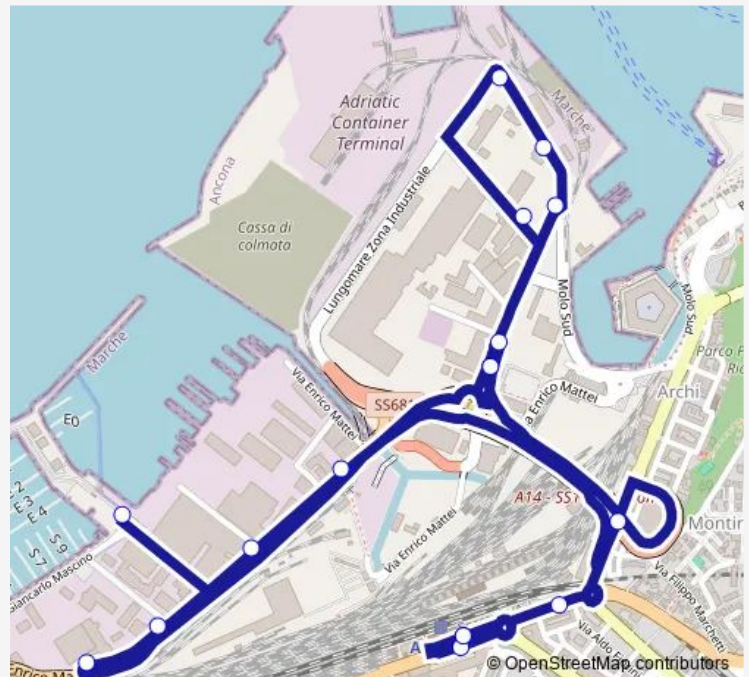

1^a Marconi

2^a Marconi - Parcheggio Archi

Biglietteria

Ancona (Stab. Tubimar)

VIA Vanoni

Molo SUD - Parcheggi Tir

VIA Einaudi - Bunge

VIA Einaudi - Mandracchio

Ancona (Stab. Tubimar)

Biglietteria

VIA Mattei - Camst

VIA Mattei - Crn

VIA Mattei - Odino Valperga

VIA Mattei - Ristorante PIT Stop

Stazione FS / Train Station

Route schedule

Stazione FS / Train Station — Stazione FS / Train Station

Monday 05:45-21:45

Tuesday 05:45-21:45

Wednesday 05:45-21:45

Thursday 05:45-21:45

Friday 05:45-21:45

Saturday 05:45-21:45

Sunday —

Route info

Direction: Stazione FS / Train Station

Stops: 17

Trip Duration: 0 hour 20 min

Direction

Stazione FS / Train Station — Stazione FS / Train Station

16 stops

[Open route schedule](#)