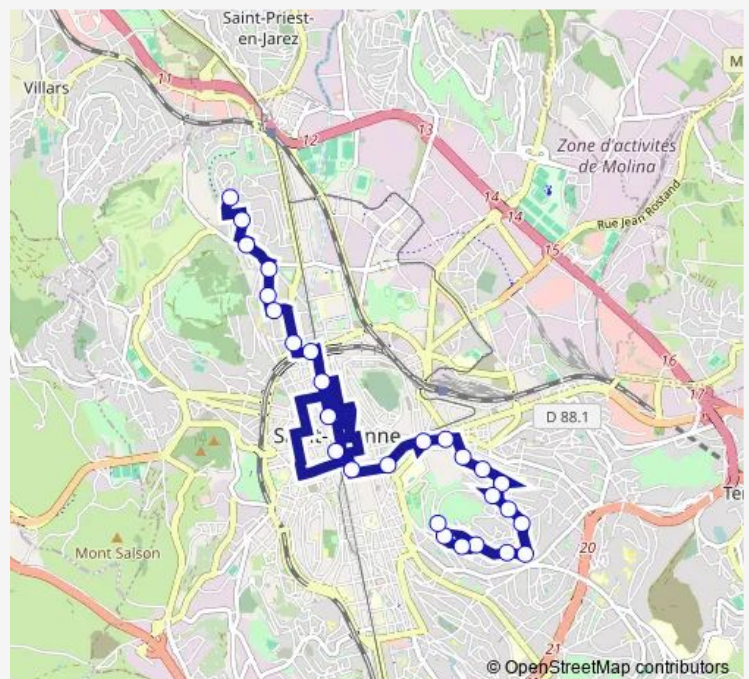

Boileau

Fenelon

LA Dame Blanche

Route schedule

BEL Air — Villeboeuf-LE-Ht

Monday 05:40-19:35

Tuesday 05:40-19:35

Wednesday 05:40-19:35

Thursday 05:40-19:35

Friday 05:40-19:35

Saturday 05:40-19:30

Sunday 05:40-19:30

Route info

Direction: BEL Air

Stops: 27

Trip Duration: 0 hour 29 min

12 — BEL AIR <> Villeboeuf-LE-Haut

Champagnat

Hovelacque

Horace Vernet

CH. Puits Guerin

Andre Delorme

Villeboeuf-LE-Ht

Direction