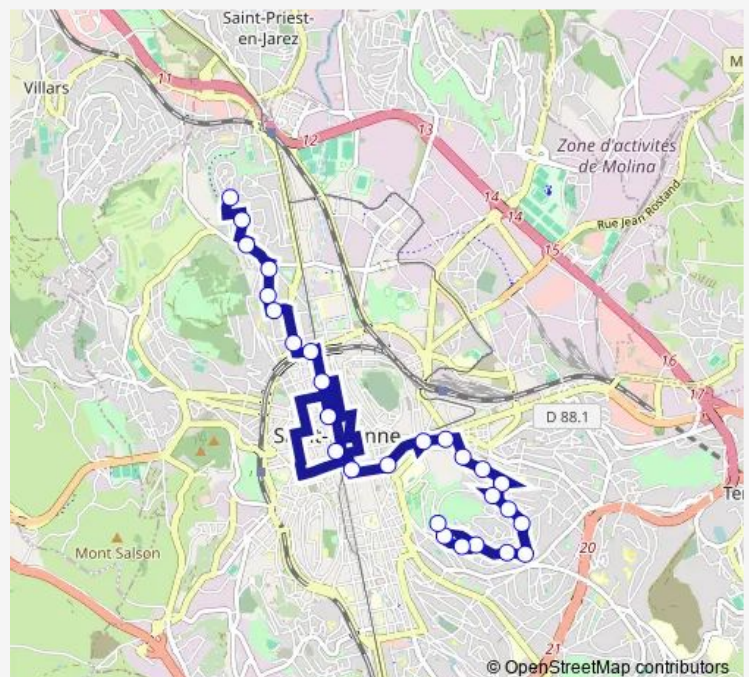

Boileau

Fenelon

LA Dame Blanche

Route schedule

BEL Air — Villeboeuf-LE-Ht

Monday 05:40-19:35

Tuesday 05:40-19:35

Wednesday 05:40-19:35

Thursday 05:40-19:35

Friday 05:40-19:35

Saturday 05:40-19:30

Sunday 05:40-19:30

Route info

Direction: BEL Air

Stops: 27

Trip Duration: 0 hour 24 min

12 — BEL AIR <> Villeboeuf-LE-Haut

Champagnat

Hovelacque

Horace Vernet

CH. Puits Guerin

Andre Delorme

Villeboeuf-LE-Ht

Direction