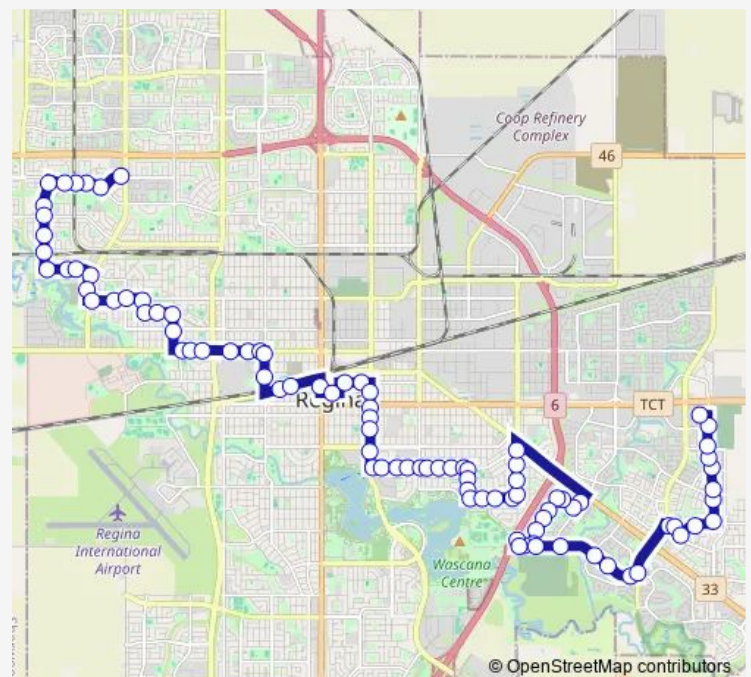

Dorothy St @ Hansen Dr (Sb)

Mikkelson Dr @ Dorothy St (Eb)

Mikkelson Dr @ Sweeney St (Eb)

Mikkelson Dr @ Straub St (Eb)

Mccarthy Blvd @ Mikkelson Dr (Sb)

Mccarthy Blvd @ Oriole PI (Sb)

4th Ave @ Krauss St (Eb)

4th Ave @ Fort St (Eb)

4th Ave @ Campbell St (Eb)

Horace St @ 4th Ave (Sb)

North West Blvd @ Horace St (Eb)

North West Blvd @ Minto St (Eb)

Route schedule

7th Ave N @ Mccarthy Blvd (Wb) — Westfair Rd @ Superstore (Wb)

Monday	05:42-01:42 ⁺¹
Tuesday	05:42-01:42 ⁺¹
Wednesday	05:42-01:42 ⁺¹
Thursday	05:42-01:42 ⁺¹
Friday	05:42-01:42 ⁺¹
Saturday	06:12-23:42
Sunday	07:57-17:57

Route info

Direction: 7th Ave N @ Mccarthy Blvd (Wb)

Stops: 91

Trip Duration: 1 hour 16 min

12 — Varsity Park - Mount Royal

North West Blvd @ Mcintosh St (Eb)

Mcintosh St @ 7th Ave (Sb)

Dewdney Ave @ Royal St (Eb)

Dewdney Ave @ Hewitt Pl (Eb)

Dewdney Ave @ York St (Eb)