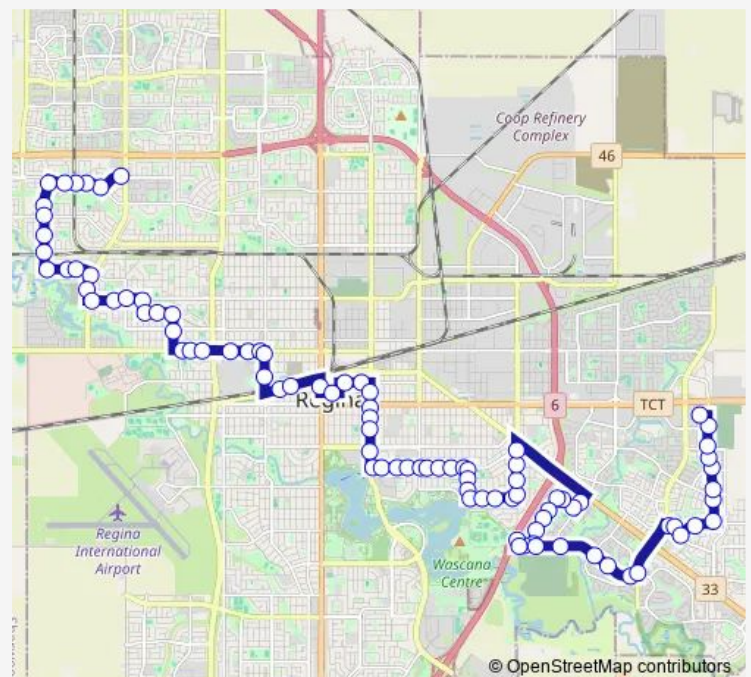

4th Ave @ Fort St (Eb)

4th Ave @ Campbell St (Eb)

Horace St @ 4th Ave (Sb)

North West Blvd @ Horace St (Eb)

North West Blvd @ Minto St (Eb)

Route schedule

7th Ave N @ Mccarthy Blvd (Wb) — Westfair Rd @ Superstore (Wb)

Monday 05:42-23:42

Tuesday 05:42-23:42

Wednesday 05:42-23:42

Thursday 05:42-23:42

Friday 05:42-23:42

Saturday 06:12-23:42

Sunday 07:57-17:57

Route info

Direction: 7th Ave N @ Mccarthy Blvd (Wb)

Stops: 91

Trip Duration: 1 hour 16 min

12 — Varsity Park - Mount Royal

North West Blvd @ Mcintosh St (Eb)

Mcintosh St @ 7th Ave (Sb)

Dewdney Ave @ Royal St (Eb)

Dewdney Ave @ Hewitt Pl (Eb)

Route info

Direction: Westfair Rd @ Superstore (Wb)

Stops: 89

Trip Duration: 1 hour 12 min

Michener Dr @ Houston Rd (Eb)

University Park Dr @ Laval Dr (Nb)

Park St @ Broadway Ave (Sb)

Park St @ 18th Ave (Sb)