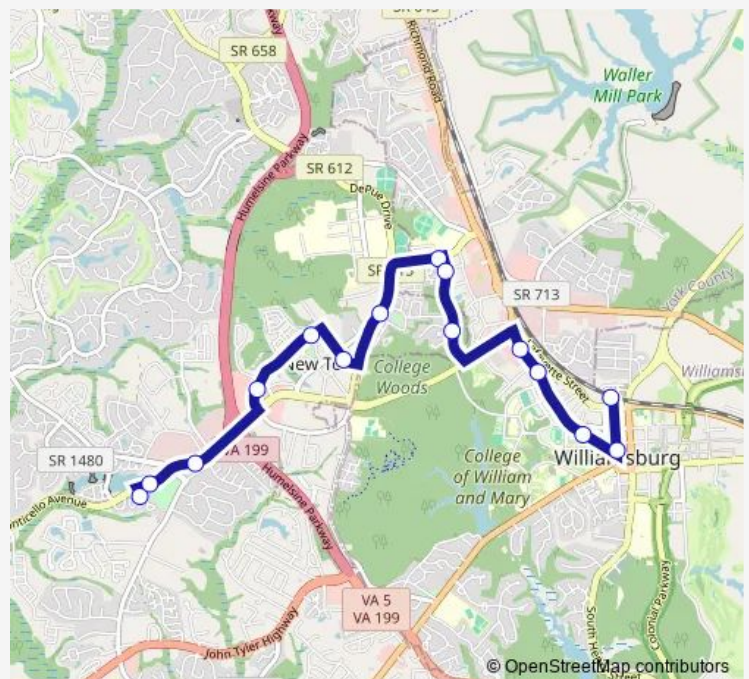

### Direction

Steeplechase Dr at Steeplechase — N Boundary St at Williamsburg Tc

15 stops

[Open route schedule](#)

- Steeplechase Dr at Steeplechase
- Monticello Ave at Veterans Park
- Monticello Ave at Marketplace Shops
- Casey Blvd at Settlers Market
- Casey Blvd at Foundation St
- Discovery Park Blvd at Discovery Park
- Ironbound Rd at Parker View
- Ironbound Rd at Salvation Army
- Treyburn Dr at Sterling Manor
- Treyburn Dr at Brookdale
- Richmond Rd at Food Lion
- Richmond Rd at Richmond Hall
- Richmond Rd at Blow Hall
- N Boundary St at Merchant Square
- N Boundary St at Williamsburg Tc

### Route schedule

Steeplechase Dr at Steeplechase — N Boundary St at Williamsburg Tc

Monday	06:30-20:30
Tuesday	06:30-20:30
Wednesday	06:30-20:30
Thursday	06:30-20:30
Friday	06:30-20:30
Saturday	06:30-20:30
Sunday	08:30-17:30

### Route info

Direction: Steeplechase Dr at Steeplechase

Stops: 15

Trip Duration: 0 hour 27 min

**Direction**

N Boundary St at Williamsburg Tc — Steeplechase Dr at Steeplechase

20 stops

[Open route schedule](#)

## Route schedule

N Boundary St at Williamsburg Tc — Steeplechase Dr at Steeplechase

Monday 06:00-20:00

Tuesday 06:00-20:00

Wednesday 06:00-20:00

Thursday 06:00-20:00

Friday 06:00-20:00

Saturday 06:00-20:00