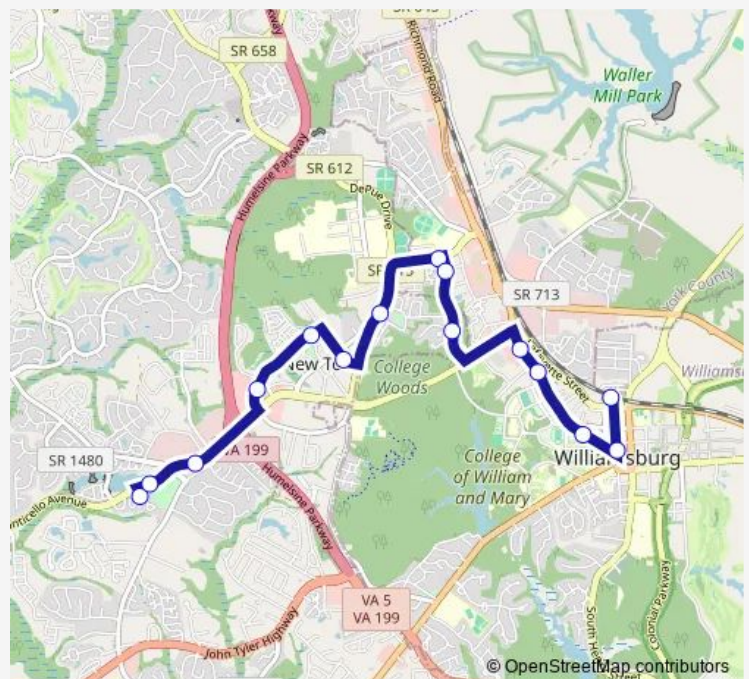

Bus 12 Ironbound

[Go to website](#)

Direction

Steeplechase Dr at Steeplechase — N Boundary St at Williamsburg Tc

15 stops

[Open route schedule](#)

- Steeplechase Dr at Steeplechase
- Monticello Ave at Veterans Park
- Monticello Ave at Marketplace Shops
- Casey Blvd at Settlers Market
- Casey Blvd at Foundation St
- Discovery Park Blvd at Discovery Park
- Ironbound Rd at Parker View
- Ironbound Rd at Salvation Army
- Treyburn Dr at Sterling Manor
- Treyburn Dr at Brookdale
- Richmond Rd at Food Lion
- Richmond Rd at Richmond Hall
- Richmond Rd at Blow Hall
- N Boundary St at Merchant Square
- N Boundary St at Williamsburg Tc

Route schedule

Steeplechase Dr at Steeplechase — N Boundary St at Williamsburg Tc

Monday	06:30-20:30
Tuesday	06:30-20:30
Wednesday	06:30-20:30
Thursday	06:30-20:30
Friday	06:30-20:30
Saturday	06:30-20:30
Sunday	08:30-17:30

Route info

Direction: Steeplechase Dr at Steeplechase

Stops: 15

Trip Duration: 0 hour 27 min

Direction

N Boundary St at Williamsburg Tc — Steeplechase Dr at Steeplechase

20 stops

[Open route schedule](#)

Tuesday 06:00-20:00

Wednesday 06:00-20:00

Thursday 06:00-20:00

Friday 06:00-20:00

Saturday 06:00-20:00

Sunday 08:00-17:00

Route info

Direction: N Boundary St at Williamsburg Tc