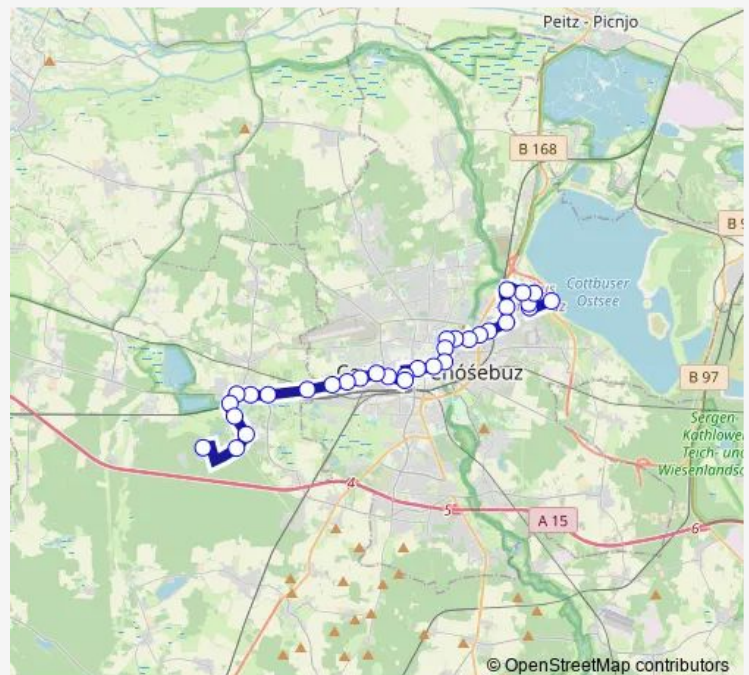

### Route schedule

Kolkwitz, Klinikum — Cottbus, Merzdorf Cottbuser Ostsee

Monday —

Tuesday —

Wednesday —

Thursday —

Friday —

Saturday 06:20-18:20

### Route info

Direction: Kolkwitz, Klinikum

Stops: 33

Trip Duration: 0 hour 38 min

Cottbus, Max-Grünebaum-Str.

Cottbus, Peitzer Str.

Cottbus, Merzdorfer Weg

Cottbus, Drewitzer Str.