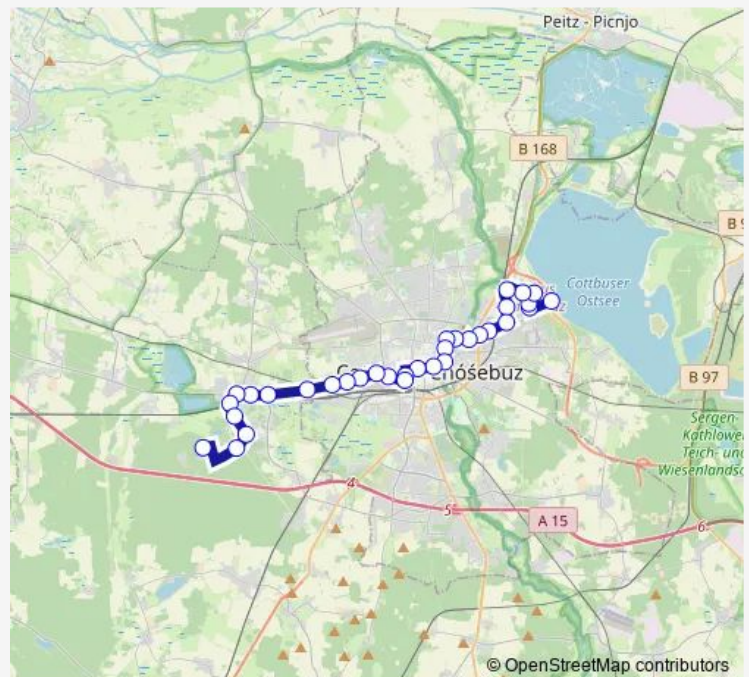

### Route schedule

Kolkwitz, Klinikum — Cottbus, Merzdorf Cottbuser Ostsee

Monday —

Tuesday —

Wednesday —

Thursday —

Friday —

Saturday 06:20-18:20

### Route info

Direction: Kolkwitz, Klinikum

Stops: 33

Trip Duration: 0 hour 38 min

Cottbus, Max-Grünebaum-Str.

Cottbus, Peitzer Str.

Cottbus, Merzdorfer Weg

Cottbus, Drewitzer Str.