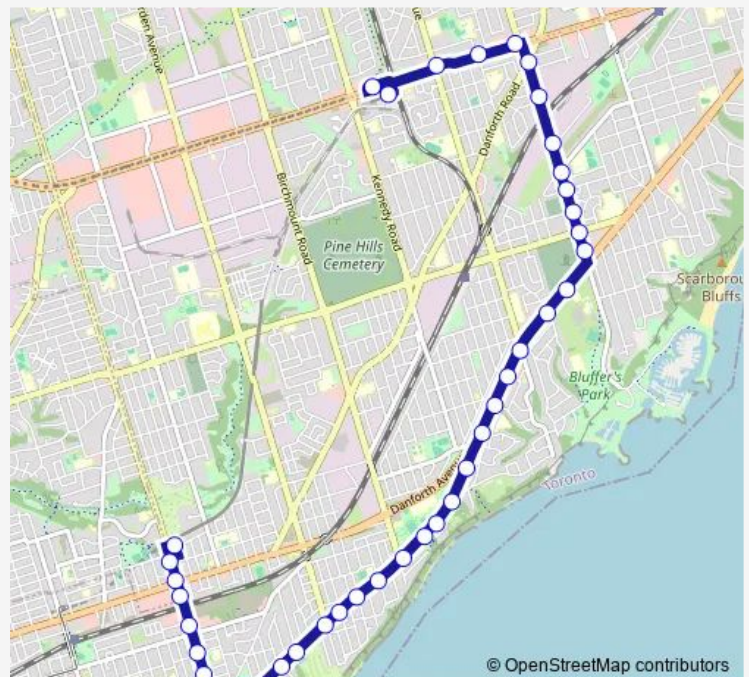

Kingston Rd at Chine Dr

Kingston Rd at Midland Ave West Side

Kingston Rd at Sandown Ave

Kingston Rd at Sharpe St

Kingston Rd at Claremore Ave

Kingston Rd at Glen Everest Rd

Route schedule

Kennedy Station - Platform A — Victoria Park Station

Monday 22:22-02:03⁺¹

Tuesday 22:22-02:03⁺¹

Wednesday 22:22-02:03⁺¹

Thursday 22:22-02:03⁺¹

Friday 22:22-02:03⁺¹

Saturday 05:21-02:03⁺¹

Sunday 07:45-02:03⁺¹

Route info

Direction: Kennedy Station - Platform A

Stops: 39

Trip Duration: 0 hour 27 min

12 — Kingston Road

Opposite 1859 Kingston Rd

Kingston Rd at Birchmount Rd

Kingston Rd at Birchcliff Ave

Kingston Rd at Eastwood Ave