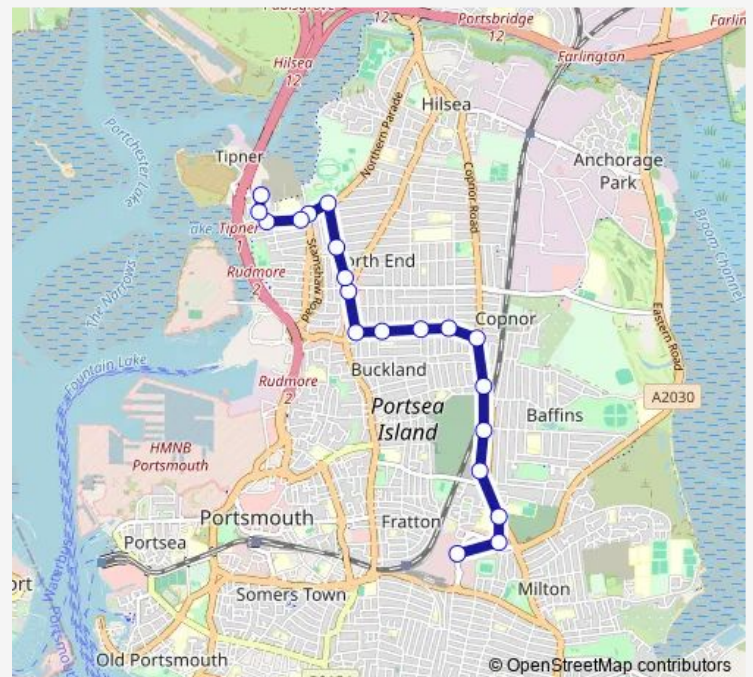

Hayling Avenue

Copnor Bridge

Chichester Road

Kensington Road

Lord Chichester

Beresford Road

London Road

North End Junction

### Route schedule

Fratton Way — Range Green

Monday 09:55-14:55

Tuesday 09:55-14:55

Wednesday 09:55-14:55

Thursday 09:55-14:55

Friday 09:55-14:55

Saturday 09:55-11:55

### Route info

Direction: Fratton Way

Stops: 20

Trip Duration: 0 hour 24 min

12 — Tipner - Fratton Way Tesco