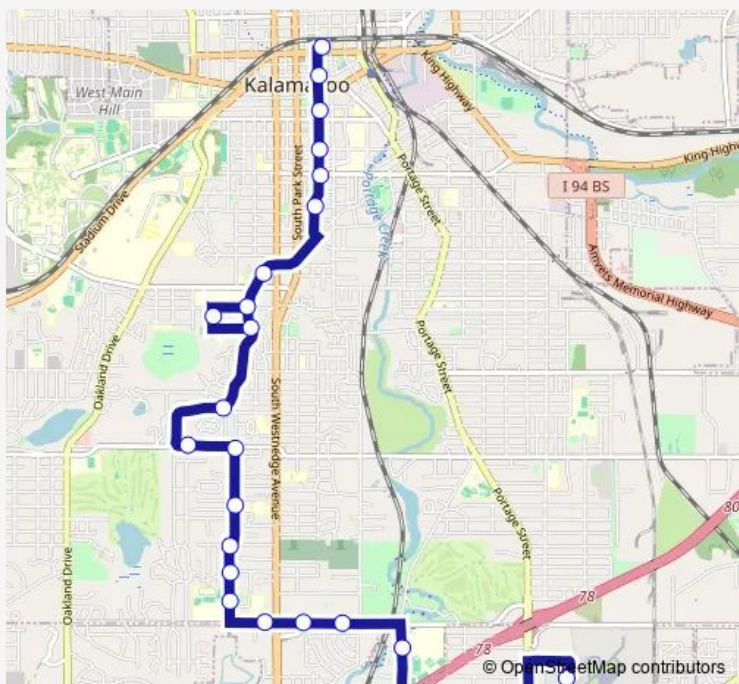

Direction
 Kalamazoo Transit Center — Airport Rd & Portage
 22 stops
[Open route schedule](#)

- Kalamazoo Transit Center
- Rose at Michigan (SW side)
- Rose at South (SW Corner)
- Rose & Walnut
- S. Rose St & Vine
- Rose & Wall
- Crosstown & Crosstown Apts
- Maple & Crosstown
- Peeler & Crosstown
- Hudson & Maple
- Bronson & Duchess
- Bronson & Whites
- Duke & Whites
- Duke & Merrie
- Duke & Clover
- Duke & Denway
- Duke & Pleasant
- Duke & Kilgore
- Kilgore at Old Kilgore
- Kilgore & Windyridge
- Kilgore and Loy Norrix

Route schedule
 Kalamazoo Transit Center — Airport Rd & Portage

Monday	06:15-18:15
Tuesday	06:15-18:15
Wednesday	06:15-18:15
Thursday	06:15-18:15
Friday	06:15-18:15
Saturday	—
Sunday	—

Route info
 Direction: Kalamazoo Transit Center
 Stops: 22
 Trip Duration: 0 hour 27 min

Direction

Airport Rd & Portage — Kalamazoo Transit Center

21 stops

[Open route schedule](#)

Airport Rd & Portage

Kilgore & Candlewyck Apts

Kilgore & Big Lots

Kilgore & Westnedge

The schedule is provided in the local timezone. Times with "(+1)" indicate departures on the next day.

PDF file created on 2025-01-16

2024 BusMaps.com - All Rights Reserved