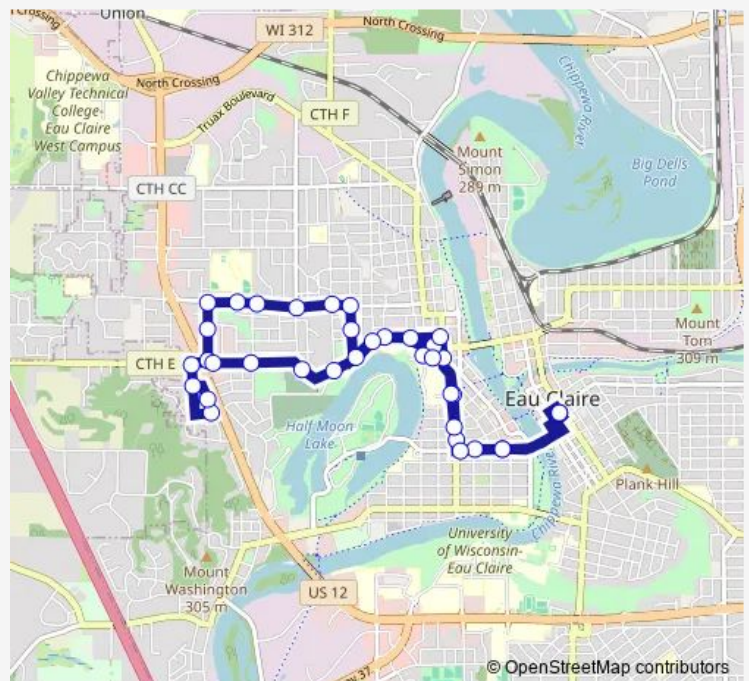

## Bus 12 Delong

[Go to website](#)

**Direction**  
 Transfer Center — Transfer Center

36 stops

[Open route schedule](#)

- Transfer Center
- Lake and Oxford
- Lake and 4th
- 5th and West Grand
- 5th and Chestnut
- Bellinger and Randall
- Madison and Babcock
- Cameron and 6th
- Cameron and 9th
- 9th and James
- 9th and Vine
- Vine and 11th
- Vine and 14th
- Vine and Florence
- Vine and Delong Middle School Driveway
- Warden and Vine
- Warden and Heimstead
- Warden and Cameron
- Fairmont and Cameron
- Crestview and Meridian Heights
- Meridian Heights and Crestview

### Route schedule

Transfer Center — Transfer Center

Monday	06:16-21:16
Tuesday	06:16-21:16
Wednesday	06:16-21:16
Thursday	06:16-21:16
Friday	06:16-21:16
Saturday	08:16-17:16
Sunday	—

### Route info

Direction: Transfer Center

Stops: 36

Trip Duration: 0 hour 26 min

12 — Delong

Sunset and Fairmont

Cameron and Clairemont

Cameron and Florence

5th and Union

Lake and 5th

Lake and Oxford

Transfer Center

12 Bus time schedules and route maps are available in an offline PDF at [busmaps.com](https://busmaps.com). Use the [busmaps.com](https://busmaps.com) website to see live bus times, train schedule or subway schedule, and step-by-step directions for all public transit in Eau Claire