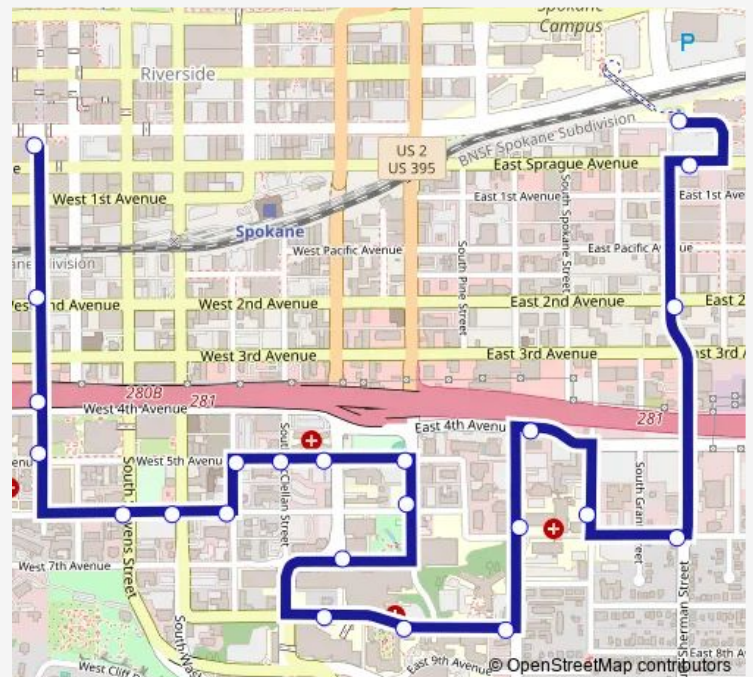

6th @ Stevens

5th @ Wall

Wall @ 4th

Route schedule

UD Ped Bridge — Plaza Bay 9

Monday 15:11-22:01

Tuesday 15:11-22:01

Wednesday 15:11-22:01

Thursday 15:11-22:01

Friday 15:11-22:01

Saturday 06:59-22:01

Sunday 07:59-19:01

Route info

Direction: UD Ped Bridge

Stops: 24

Trip Duration: 0 hour 16 min

12 — Southside Medical Shuttle

Wall @ 2nd

Wall @ 1st

Plaza Bay 9

Direction

Plaza Bay 8 — UD Ped Bridge

23 stops

[Open route schedule](#)

Sunday —

Route info

Direction: UD Ped Bridge

Stops: 24

Trip Duration: 0 hour 20 min

Direction

UD Ped Bridge — Plaza Bay 13

24 stops