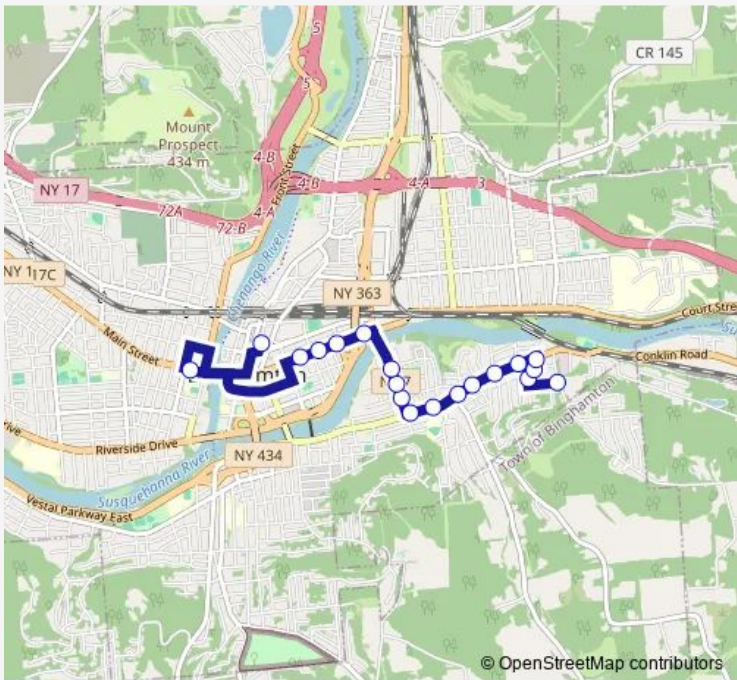

Direction
 Dewey/Felters — BC Junction
 19 stops
[Open route schedule](#)

- Dewey/Felters
- Montour/Saratoga
- Saratoga/Afton
- Afton/Conklin-Inbound
- Conklin/Bond
- Conklin/Duke
- Conklin/Bedford
- Conklin/Burr
- Conklin/Baldwin
- Conklin/Tompkins
- Tompkins/Belden
- Tompkins/Jackson
- Tompkins/Webster
- Court/Liberty
- Court/Chapman
- Court/Stuyvesant
- Court/Jay
- Bhs
- BC Junction

Route schedule
 Dewey/Felters — BC Junction

Monday	06:15-18:15
Tuesday	06:15-18:15
Wednesday	06:15-18:15
Thursday	06:15-18:15
Friday	06:15-18:15
Saturday	—
Sunday	—

Route info
 Direction: Dewey/Felters
 Stops: 19
 Trip Duration: 0 hour 24 min

Direction

Bhs — Dewey/Felters

16 stops

[Open route schedule](#)

Bhs

Court/Jay

Court/Fayette

Court/Rutherford

Tuesday 06:00-18:00

Wednesday 06:00-18:00

Thursday 06:00-18:00

Friday 06:00-18:00

Saturday 18:00

Sunday —

Route info

Direction: BC Junction 12 Conklin