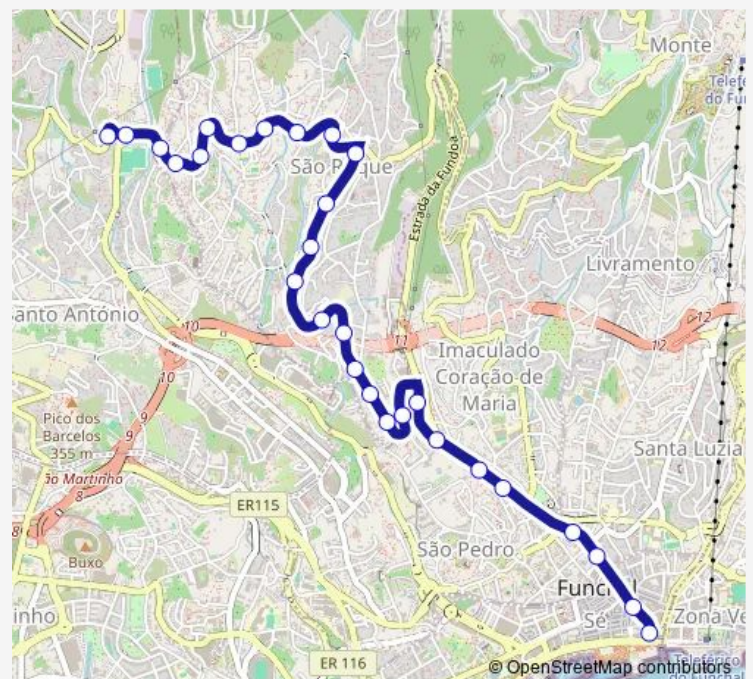

CAM Esmeraldo Dep Moinho (99)

Quinta do Esmeraldo (101)

Antes PAV Trabalhadores (103)

Route schedule

Alfândega (154) — Jamboto T-12 (133a)

Monday	06:50-00:05 ⁺¹
Tuesday	06:50-00:05 ⁺¹
Wednesday	06:50-00:05 ⁺¹
Thursday	06:50-00:05 ⁺¹
Friday	06:50-00:05 ⁺¹
Saturday	06:55-00:05 ⁺¹
Sunday	07:05-00:05 ⁺¹

Route info

Direction: Alfândega (154)

Stops: 40

Trip Duration: 0 hour 40 min

12 — Centro - Jamboto (via Hospital)

PAV dos Trabalhadores S (105)

Pico dos Barcelos S (107)

Estação Rádio Madeira S (107a)