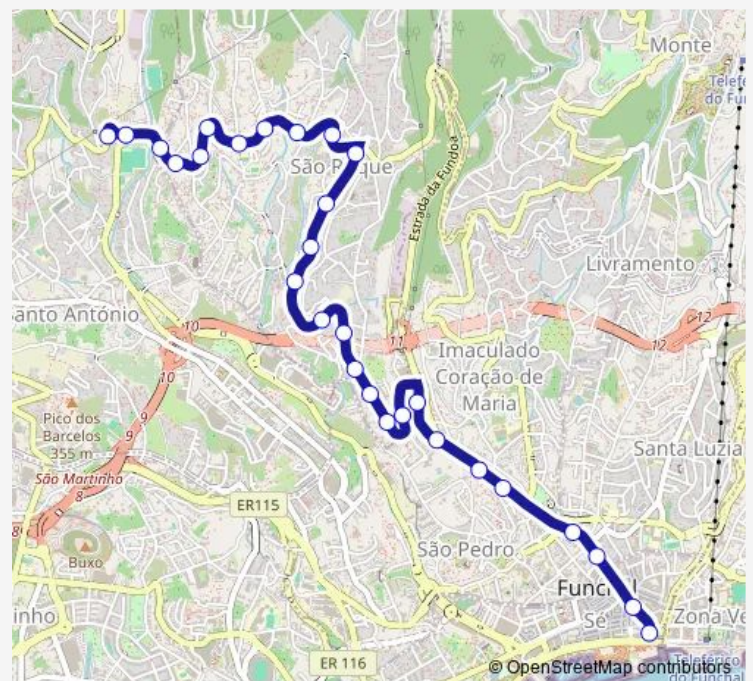

CAM Esmeraldo Dep Moinho (99)

Quinta do Esmeraldo (101)

Antes PAV Trabalhadores (103)

Route schedule

Alfândega (154) — Jamboto T-12 (133a)

Monday	06:50-00:05 ⁺¹
Tuesday	06:50-00:05 ⁺¹
Wednesday	06:50-00:05 ⁺¹
Thursday	06:50-00:05 ⁺¹
Friday	06:50-00:05 ⁺¹
Saturday	06:55-00:05 ⁺¹
Sunday	07:05-00:05 ⁺¹

Route info

Direction: Alfândega (154)

Stops: 40

Trip Duration: 0 hour 25 min

12 — Centro - Jamboto (via Hospital)

PAV dos Trabalhadores S (105)

Pico dos Barcelos S (107)

Estação Rádio Madeira S (107a)