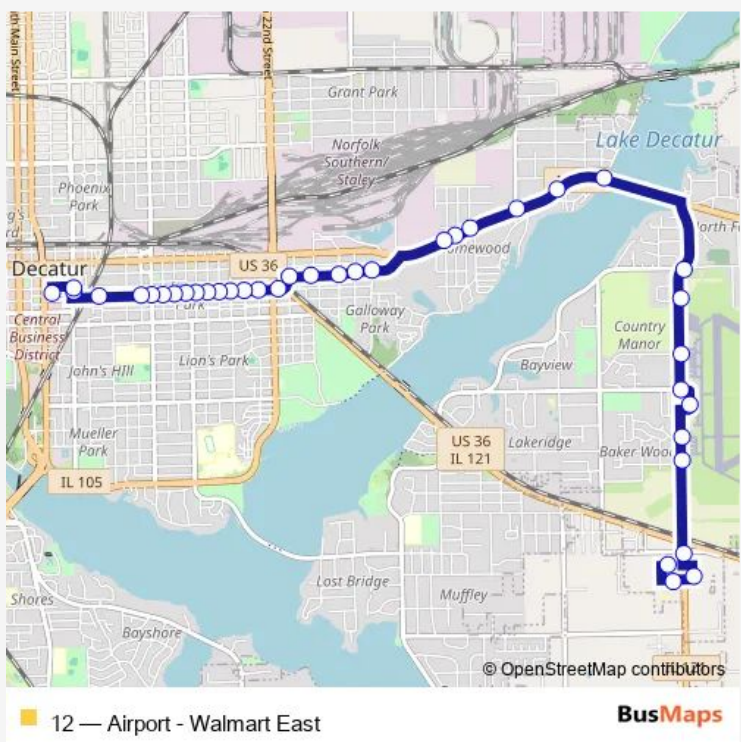

Bus 12 Airport - Walmart East

[Go to website](#)

Direction
 Walmart — Transit Center BAY 3
 38 stops
[Open route schedule](#)

- Walmart
- Hospitality DR. & Walmart Access RD Near Side
- Dollar Tree
- E. Maryland & MT Zion Rd
- S Airport RD & E Beacon Dr
- S Airport RD & E Baker Woods Ln
- Decatur Airport
- S Airport RD & E Cantrell St
- S Airport RD & E Powers Blvd
- S Airport RD & Nolan Dr
- Airport RD & North Fork
- E William ST RD & N Lake Shore Dr
- E Wiliam ST & N James St
- Willaim ST & Brush College FAR Side
- E William ST & N 35th St
- E William ST & N 34th St
- E William ST & N 33rd St
- William ST & 27th St
- E William ST & N 26th St
- E William ST & N 25th St
- E William ST & N 24th St

Route schedule
 Walmart — Transit Center BAY 3

Monday	05:51-18:45
Tuesday	05:51-18:45
Wednesday	05:51-18:45
Thursday	05:51-18:45
Friday	05:51-18:45
Saturday	06:45-18:45
Sunday	—

Route info
 Direction: Walmart
 Stops: 38
 Trip Duration: 0 hour 25 min

Transit Center BAY 3

Direction

Transit Center BAY 3 — Walmart

39 stops

[Open route schedule](#)

Transit Center BAY 3

E Prairie & Hilton

Prairie & Calhoun

Walmart

Direction

Transit Center BAY 3 — Walmart

40 stops

[Open route schedule](#)

Transit Center BAY 3

E Prairie AVE & Martin Luther King Dr

E Prarie & Hilton