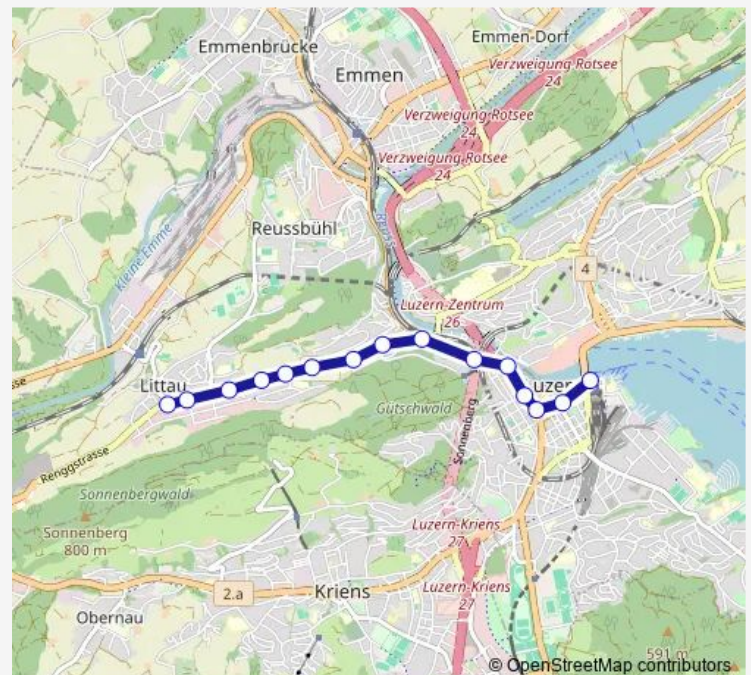

### Route schedule

Luzern, Bahnhof — Luzern, Gasshof

Monday	04:49-00:36 <sup>+1</sup>
Tuesday	04:49-00:35 <sup>+1</sup>
Wednesday	04:49-00:35 <sup>+1</sup>
Thursday	04:19-00:36 <sup>+1</sup>
Friday	04:49-00:35 <sup>+1</sup>
Saturday	04:51-00:35 <sup>+1</sup>
Sunday	05:26-00:35 <sup>+1</sup>

### Route info

Direction: Luzern, Bahnhof

Stops: 15

Trip Duration: 0 hour 15 min

## Direction

Luzern, Weinbergli — Luzern, Bahnhof

5 stops

[Open route schedule](#)

Luzern, Weinbergli

Luzern, Werkhofstrasse

Luzern, Bundesplatz

Luzern, Kantonalbank

## Route info

Direction: Luzern, Weinbergli

Stops: 5

Trip Duration: 0 hour 5 min