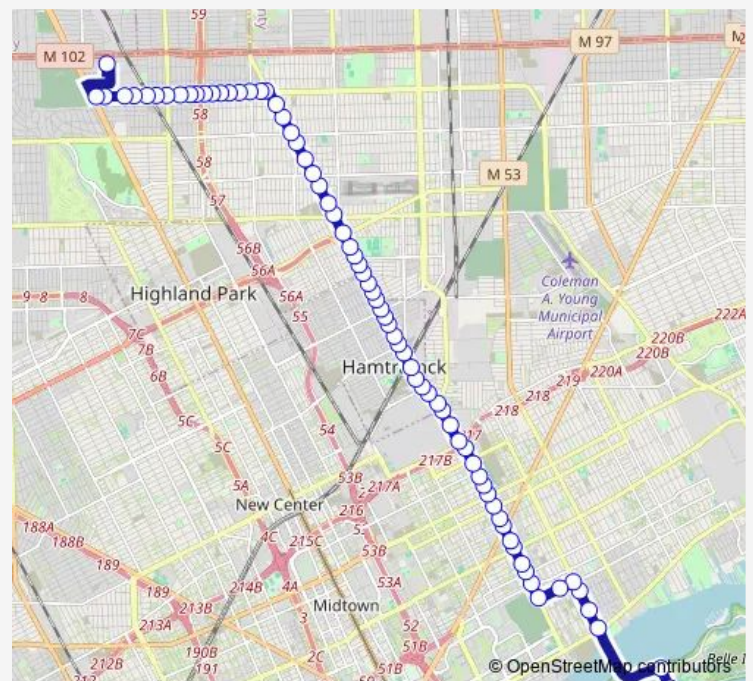

### Direction

Jason Hargrove Transit Center - Bay 2 — Inselruhe & Loiter Way

68 stops

[Open route schedule](#)

Jason Hargrove Transit Center - Bay 2

State Fair & Woodward

State Fair & Ralston

State Fair & Bauman

### Route schedule

Jason Hargrove Transit Center - Bay 2 — Inselruhe & Loiter Way

Monday	06:30-20:30
Tuesday	06:30-20:30
Wednesday	06:30-20:30
Thursday	06:30-20:30
Friday	06:30-20:30
Saturday	07:30-19:30
Sunday	08:00-18:00

### Route info

Direction: Jason Hargrove Transit Center - Bay 2

Stops: 68

Trip Duration: 0 hour 41 min

12 — Conant

Conant & Robinwood

Conant & Grixdale

Conant & Nevada

## Route info

Direction: Inselruhe & Loiter Way

Stops: 71

Trip Duration: 0 hour 41 min

Conant & Mt Elliott

Conant & Dwyer

Conant & Sallan

Conant & Miller