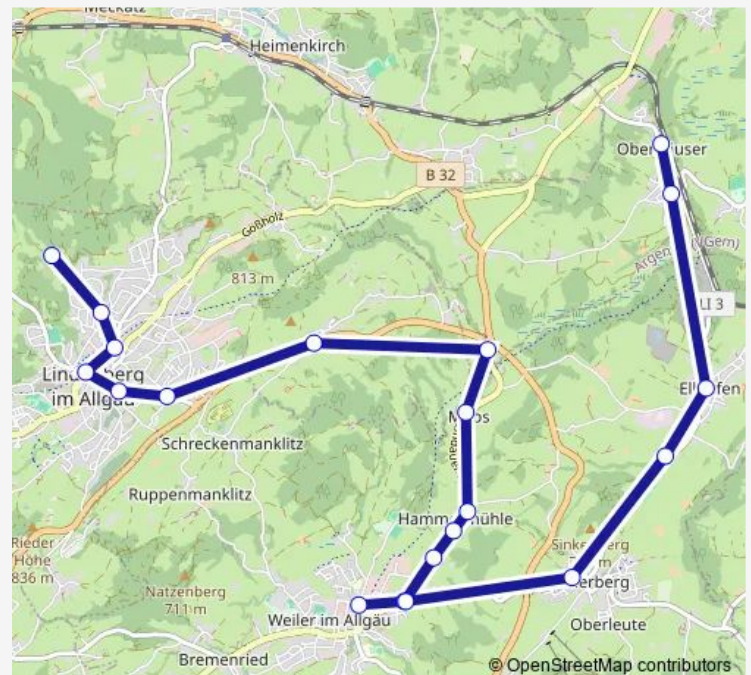

Route schedule

Lindenberg, Schulzentrum — Röthenbach (Allgäu)

Monday 13:01-15:26

Tuesday 13:01-15:26

Wednesday 13:01-15:26

Thursday 13:01-15:26

Friday 13:01-15:26

Saturday —

Sunday —

Route info

Direction: Lindenberg, Schulzentrum

Stops: 18

Trip Duration: 0 hour 28 min

Direction

Röthenbach (Allgäu) — Weiler, Bahnhof

8 stops

Saturday —

Sunday —

Route info

Direction: Röthenbach (Allgäu)

Stops: 8

Trip Duration: 0 hour 11 min

Direction

Röthenbach (Allgäu) — Lindenberg, Krankenhaus

Thursday 06:00-19:39

Friday 06:00-19:39

Saturday 07:00-18:39

Sunday 07:00-19:00

Route info

Direction: Lindenberg, Krankenhaus

Stops: 20

Trip Duration: 0 hour 33 min